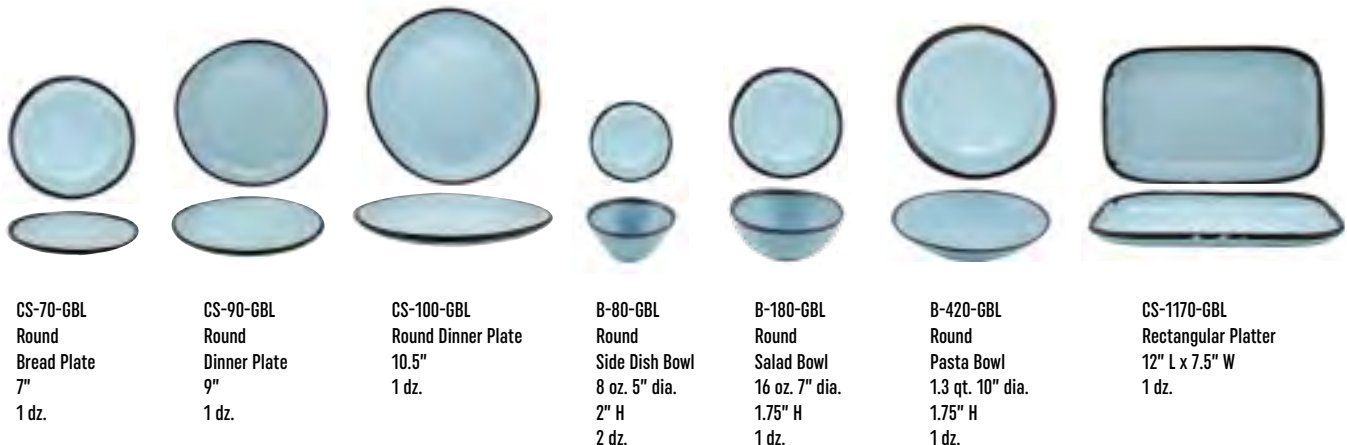

B-80-GR
Round Side Dish Bowl
8 oz. 5" dia.
2" H
2 dz.

B-180-GR
Round Salad Bowl
16 oz. 7" dia.
1.75" H
1 dz.

B-420-GR
Round Pasta Bowl
1.3 qt. 10" dia.
1.75" H
1 dz.

CS-70-GBL
Round Bread Plate
7"
1 dz.

CS-90-GBL
Round Dinner Plate
9"
1 dz.

CS-100-GBL
Round Dinner Plate
10.5"
1 dz.

B-80-GBL
Round Side Dish Bowl
8 oz. 5" dia.
2" H
2 dz.

B-180-GBL
Round Salad Bowl
16 oz. 7" dia.
1.75" H
1 dz.

B-420-GBL
Round Pasta Bowl
1.3 qt. 10" dia.
1.75" H
1 dz.

CS-1170-GBL
Rectangular Platter
12" L x 7.5" W
1 dz.