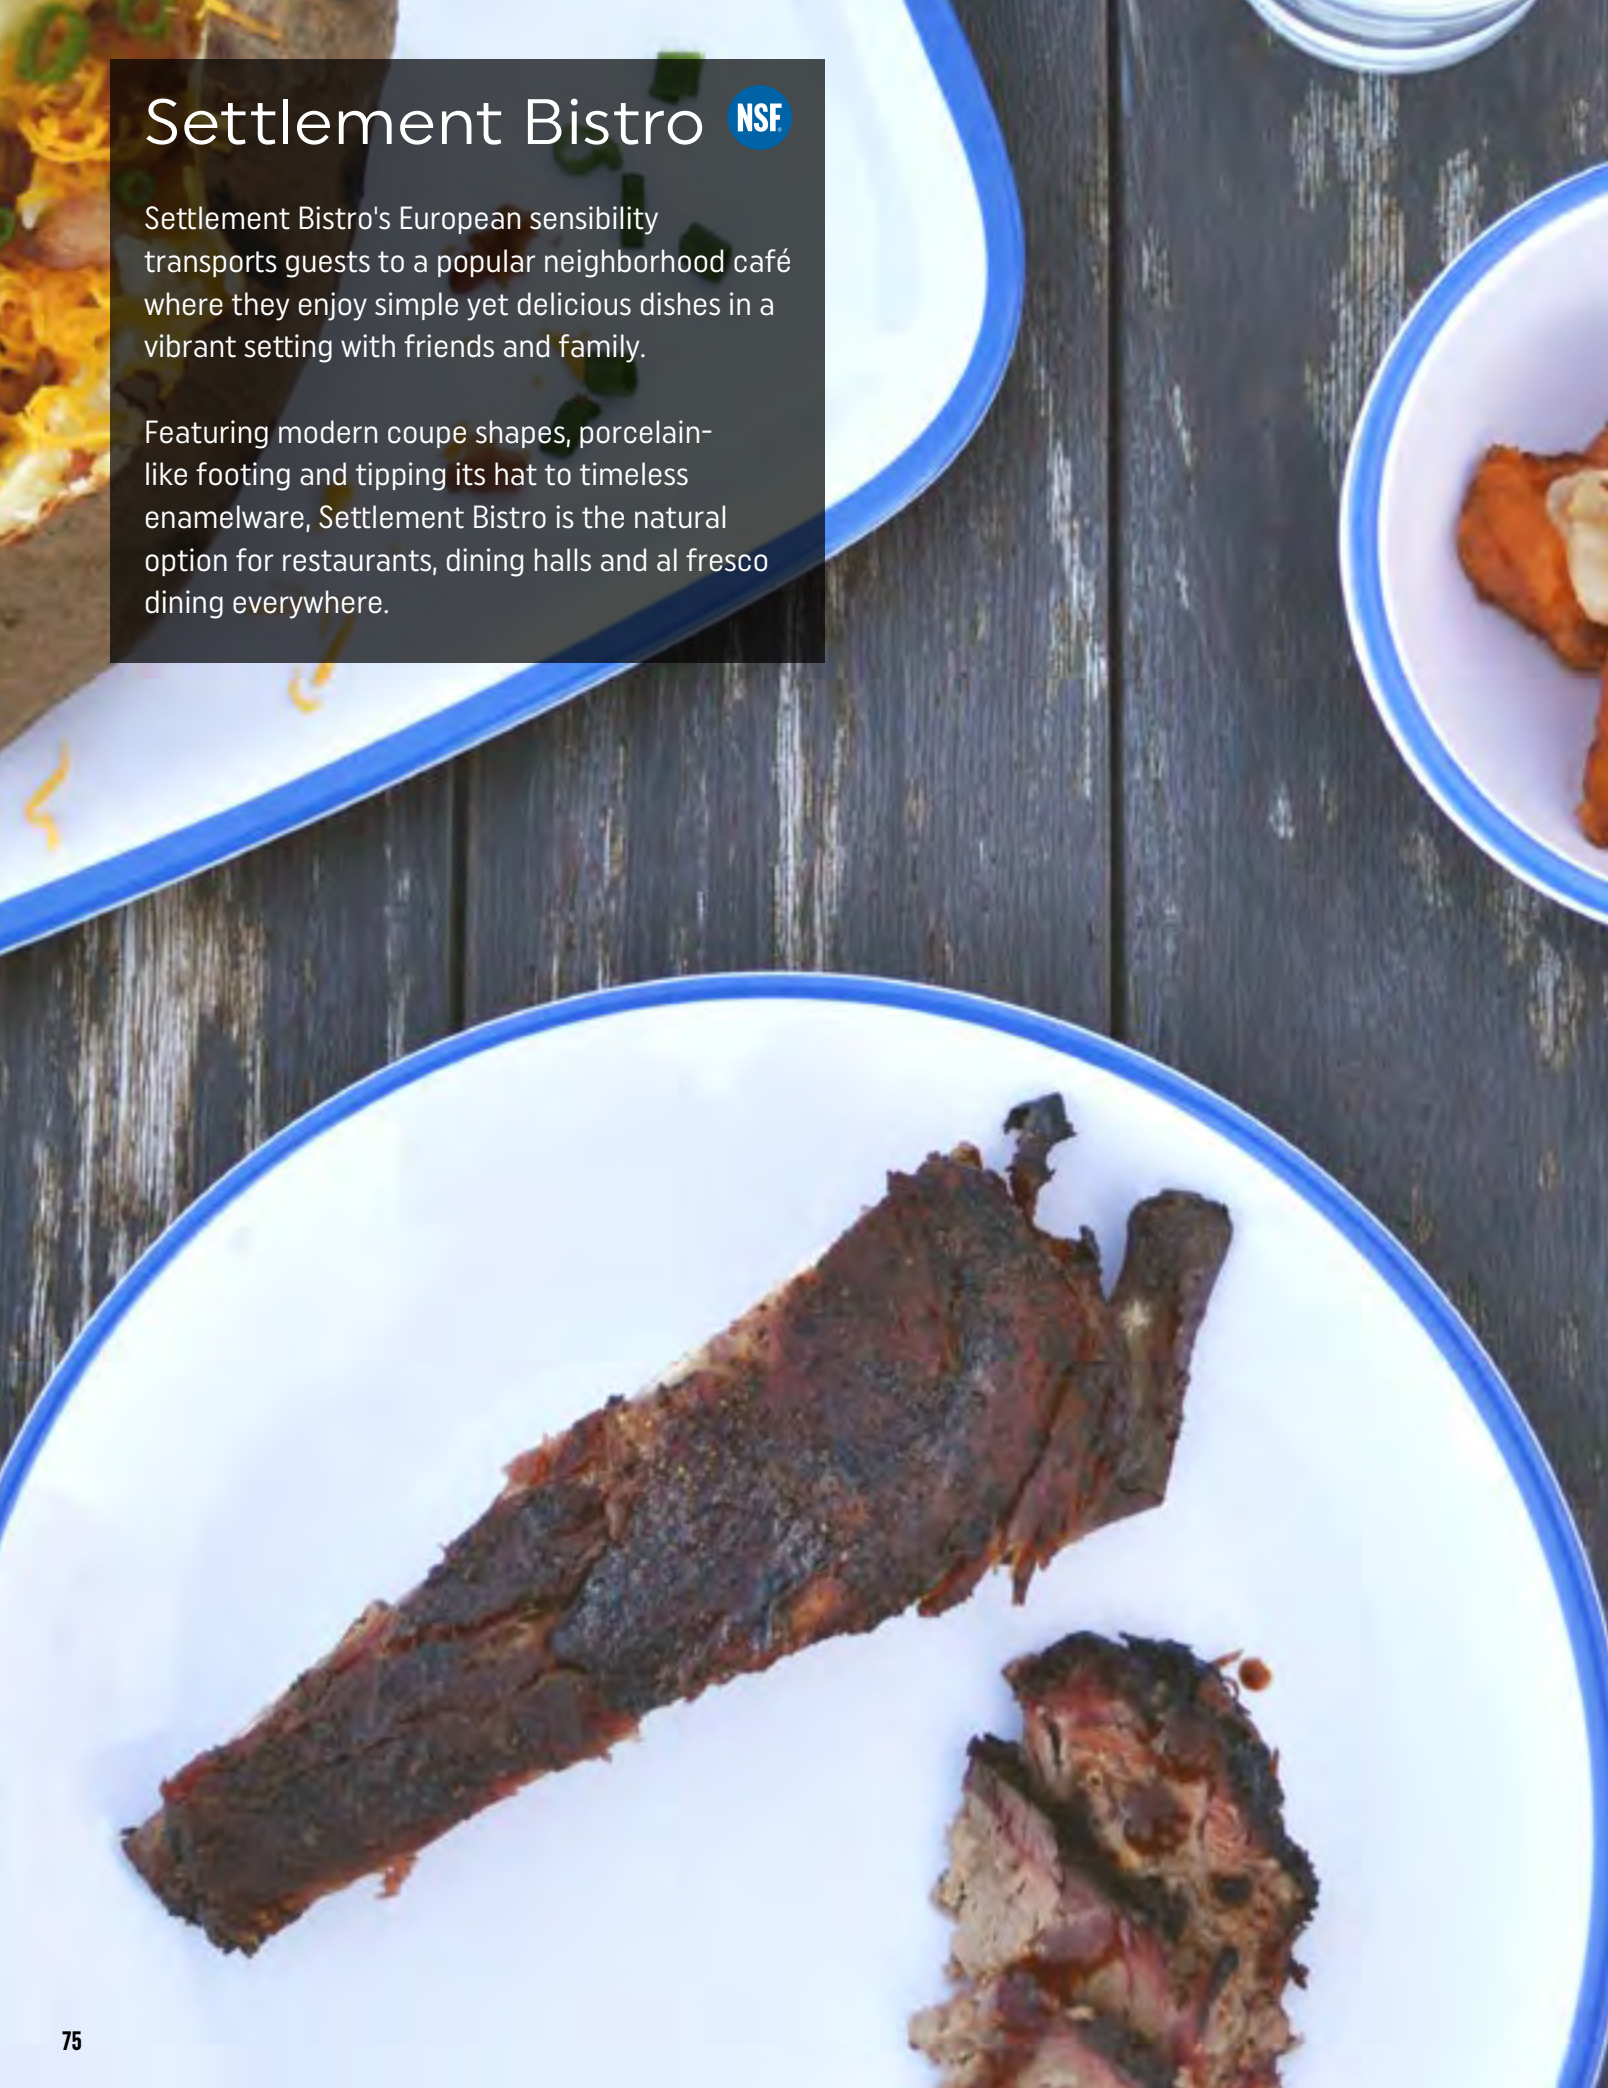

# Settlement Bistro

Settlement Bistro's European sensibility transports guests to a popular neighborhood café where they enjoy simple yet delicious dishes in a vibrant setting with friends and family.

Featuring modern coupe shapes, porcelain-like footing and tipping its hat to timeless enamelware, Settlement Bistro is the natural option for restaurants, dining halls and al fresco dining everywhere.