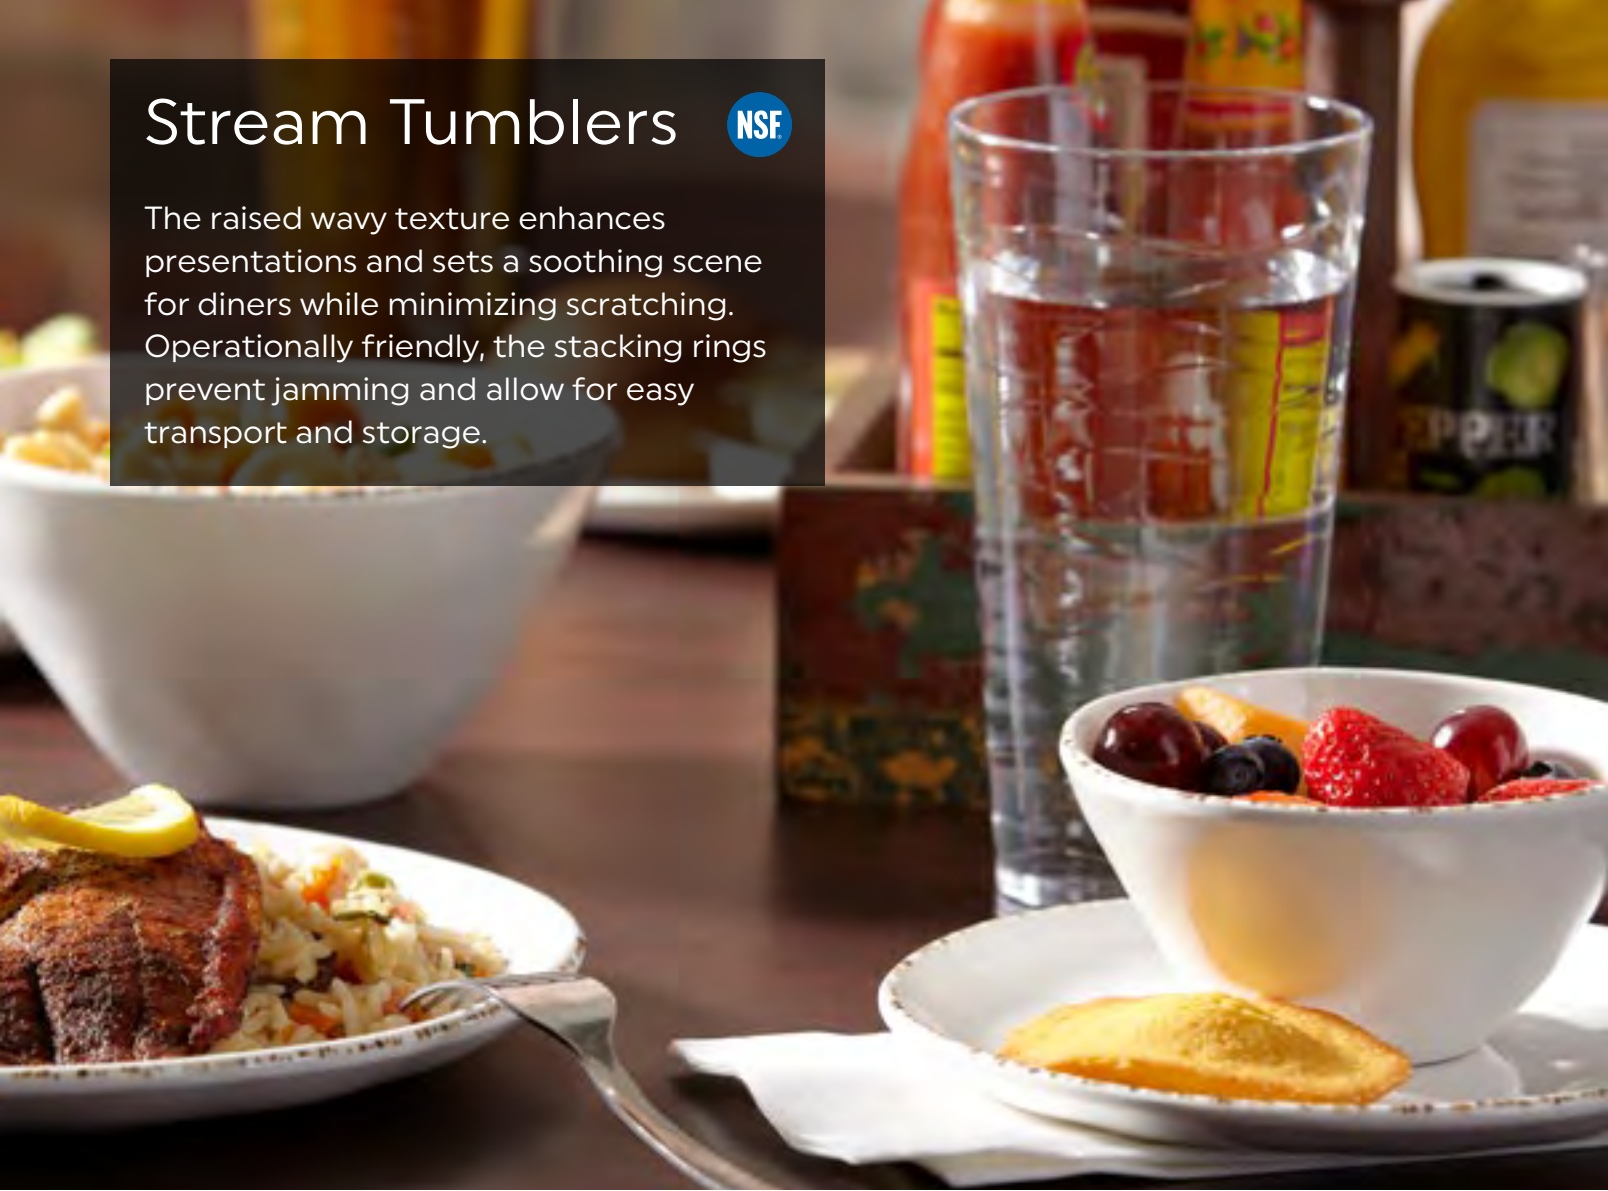

Stream Tumblers

The raised wavy texture enhances presentations and sets a soothing scene for diners while minimizing scratching. Operationally friendly, the stacking rings prevent jamming and allow for easy transport and storage.

ITEM	SW-1476-CL	SW-1477-CL
Description	12 oz. (355 ml)	20 oz. (591 ml)
Rim-full	12.5 oz. (370 ml)	21 oz. (621 ml)
Max dia.	2.9" (7.4 cm)	3.4" (8.6 cm)
Height	5.4" (13.7 cm)	6.5" (16.5 cm)
Rack size	25 compart. w/ 2 extenders	20 compart. w/ 3 extenders
Case pack / Cube	2 dz. / 0.28	2 dz. / 0.43
Weight	4.9 lbs. (2.2 kg)	6.6 lbs (3 kg)
Material	SAN	SAN
BPA Free	YES	YES
Customization	NO	NO
Color	CL (Clear only)	CL (Clear only)