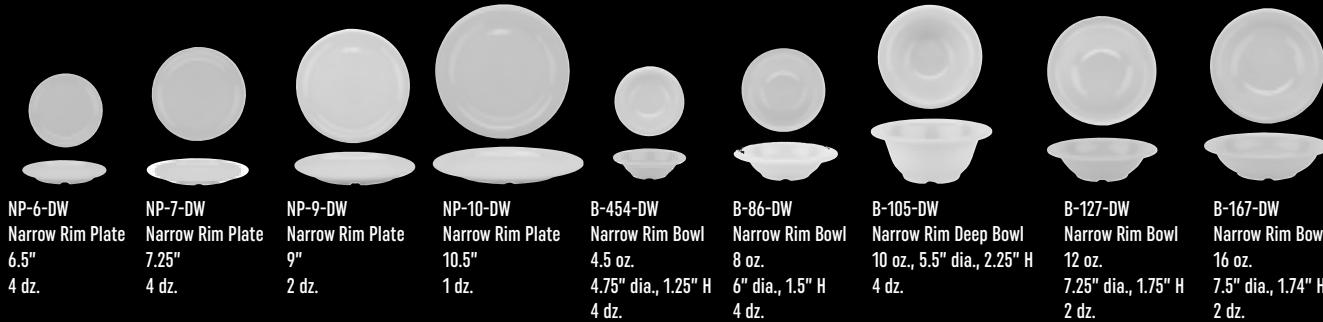

WP-5-DW
Wide Rim Plate
5.5"
4 dz.

WP-6-DW
Wide Rim Plate
6.5"
4 dz.

WP-7-DW
Wide Rim Plate
7.5"
4 dz.

*WP-9-DW
Wide Rim Plate
9"
2 dz.

*WP-10-DW
Wide Rim Plate
10.5"
1 dz.

*WP-12-DW
Wide Rim Plate
12"
1 dz.

B-139-DW
Wide Rim Bowl
13 oz., 9.25" dia.,
1.25" H
2 dz.

B-1611-DW
Pasta Bowl
16 oz., 11.25" dia.,
1.75" H
1 dz.

B-2412-DW
Pasta Bowl
24 oz., 12.5" dia.,
2" H
1 dz.