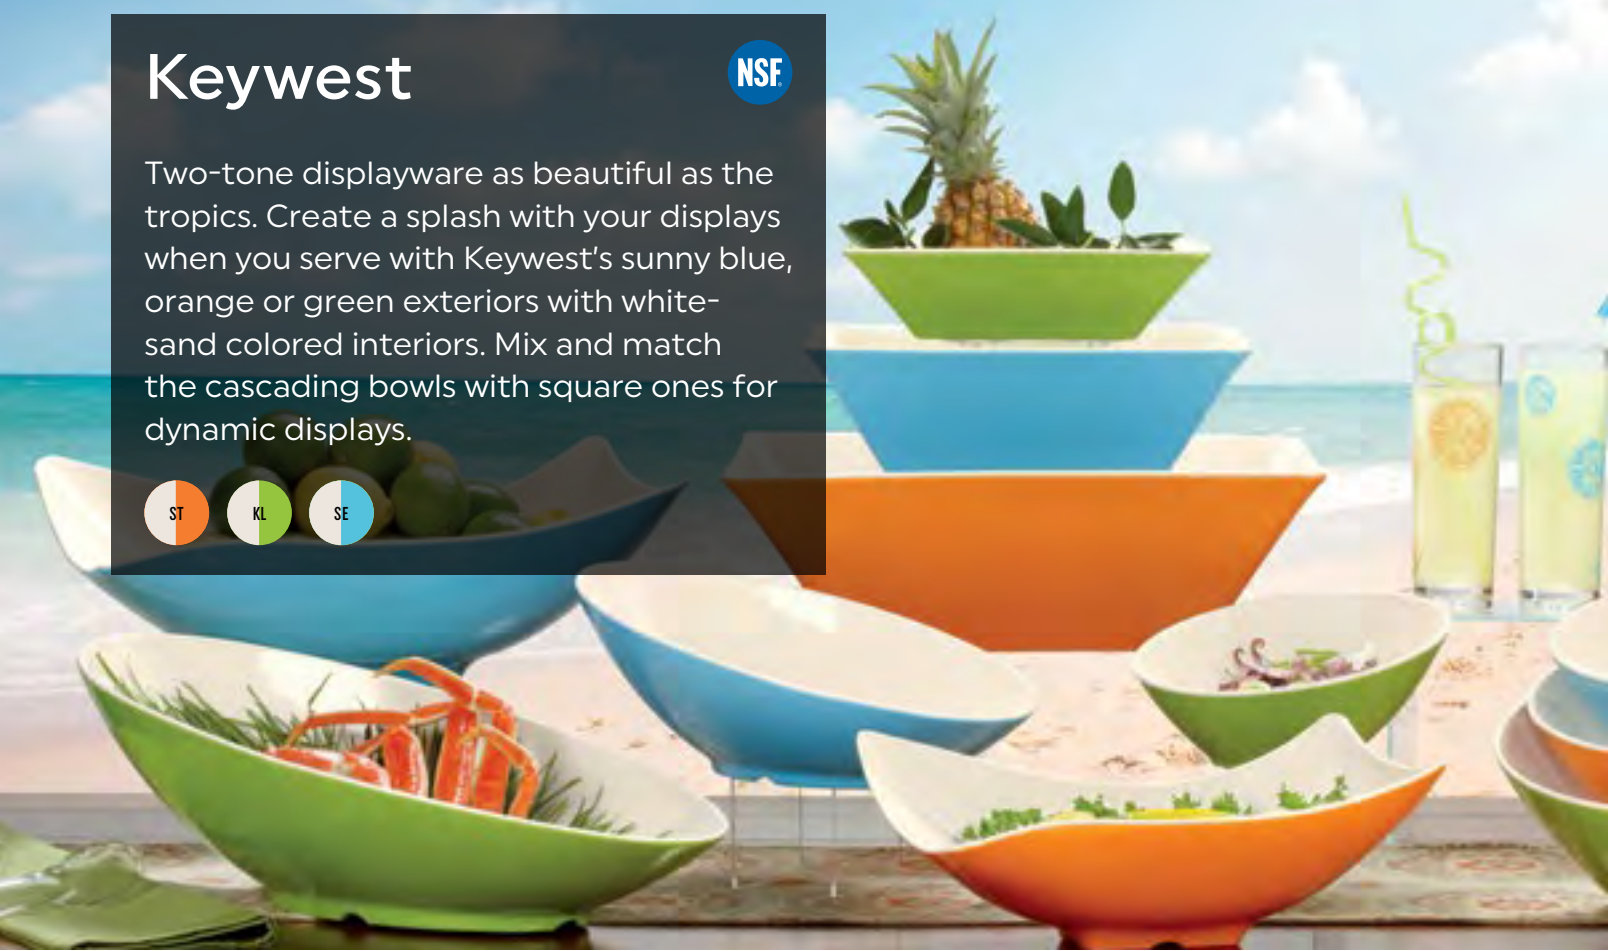

Keywest

NSF

Two-tone displayware as beautiful as the tropics. Create a splash with your displays when you serve with Keywest's sunny blue, orange or green exteriors with white-sand colored interiors. Mix and match the cascading bowls with square ones for dynamic displays.

Melamine Oval Cascading Bowl

B-798-	2.5 qt. (3.2 qt. rim-full)	20" L x 10" W x 6" H	6 ea.
B-797-	1.1 qt. (1.5 qt. rim-full)	14" L x 8.75" W x 5" H	6 ea.