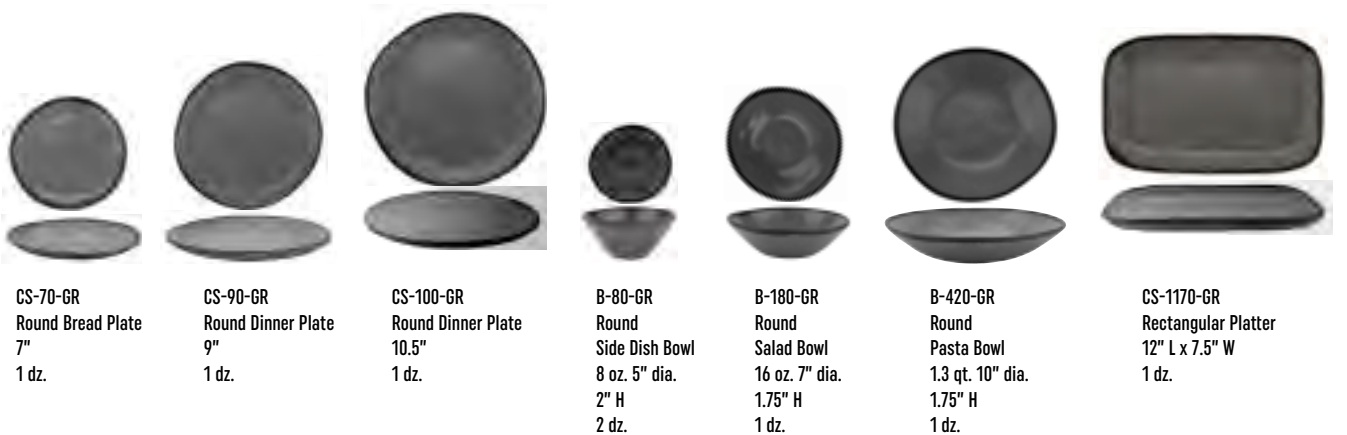

B-80-TP
Round Side Dish Bowl
8 oz. 5" dia.
2" H
2 dz.

B-180-TP
Round Salad Bowl
16 oz. 7" dia.
1.75" H
1 dz.

B-420-TP
Round Pasta Bowl
1.3 qt. 10" dia.
1.75" H
1 dz.

CS-70-GR
Round Bread Plate
7"
1 dz.

CS-90-GR
Round Dinner Plate
9"
1 dz.

CS-100-GR
Round Dinner Plate
10.5"
1 dz.

CS-1170-GR
Rectangular Platter
12" L x 7.5" W
1 dz.