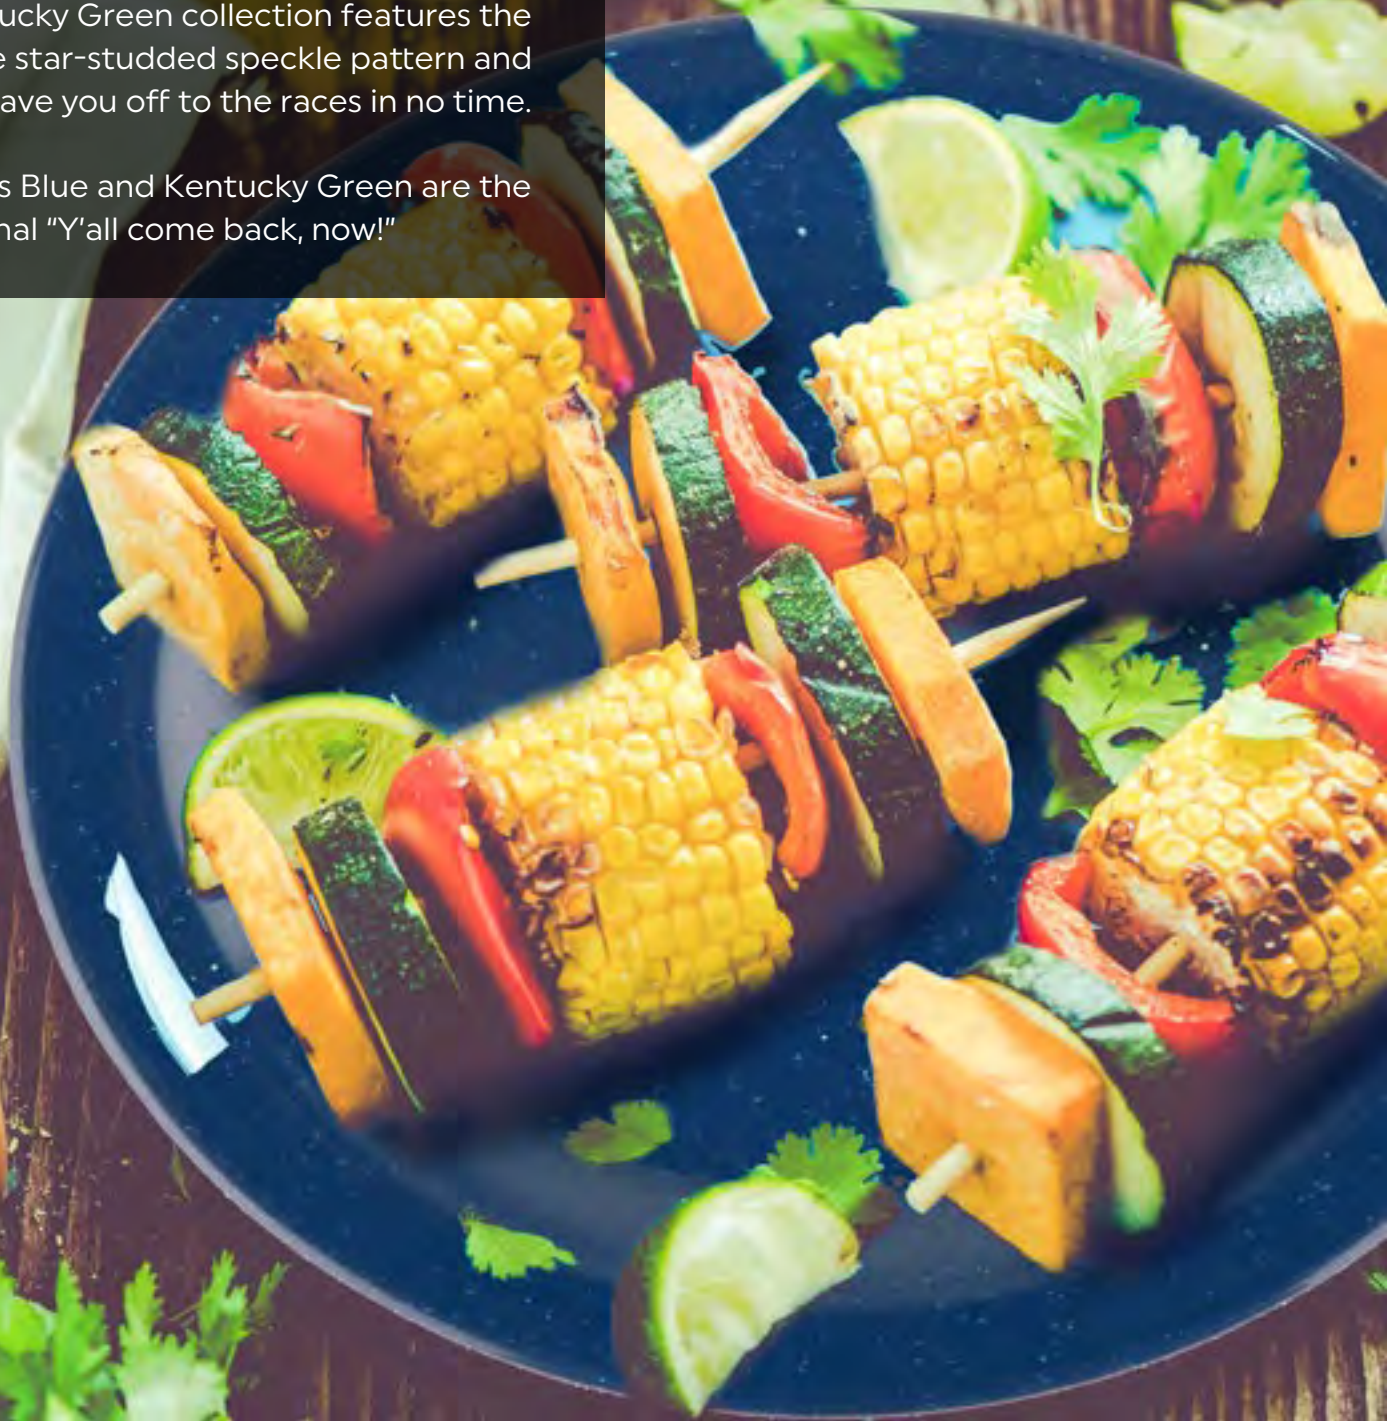

Texas Blue & Kentucky Green

NSF

With all the heart of the Lone Star State, Texas Blue is inspired by bluebonnets and beautiful blue skies. White speckles like a blanket of stars enhance this timeless look, making it ideal for BBQ, patio dining and down-home comfort food.

Prefer a lush green instead? The focused Kentucky Green collection features the same star-studded speckle pattern and will have you off to the races in no time.

Texas Blue and Kentucky Green are the original "Y'all come back, now!"