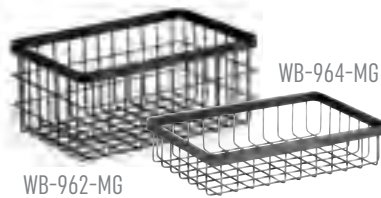

Wood Displayware

..... AVAILABLE WOOD COLORS .....

**-W** WALNUT w/Metal Brackets  
**-UR** URBAN RUSTIC No Brackets  
**-GA** GRAY ASH No Brackets

6" x 6"

9" x 6"

12" x 9"

FRILLOH Displayware

**Wire Countertop Baskets & Organizers**