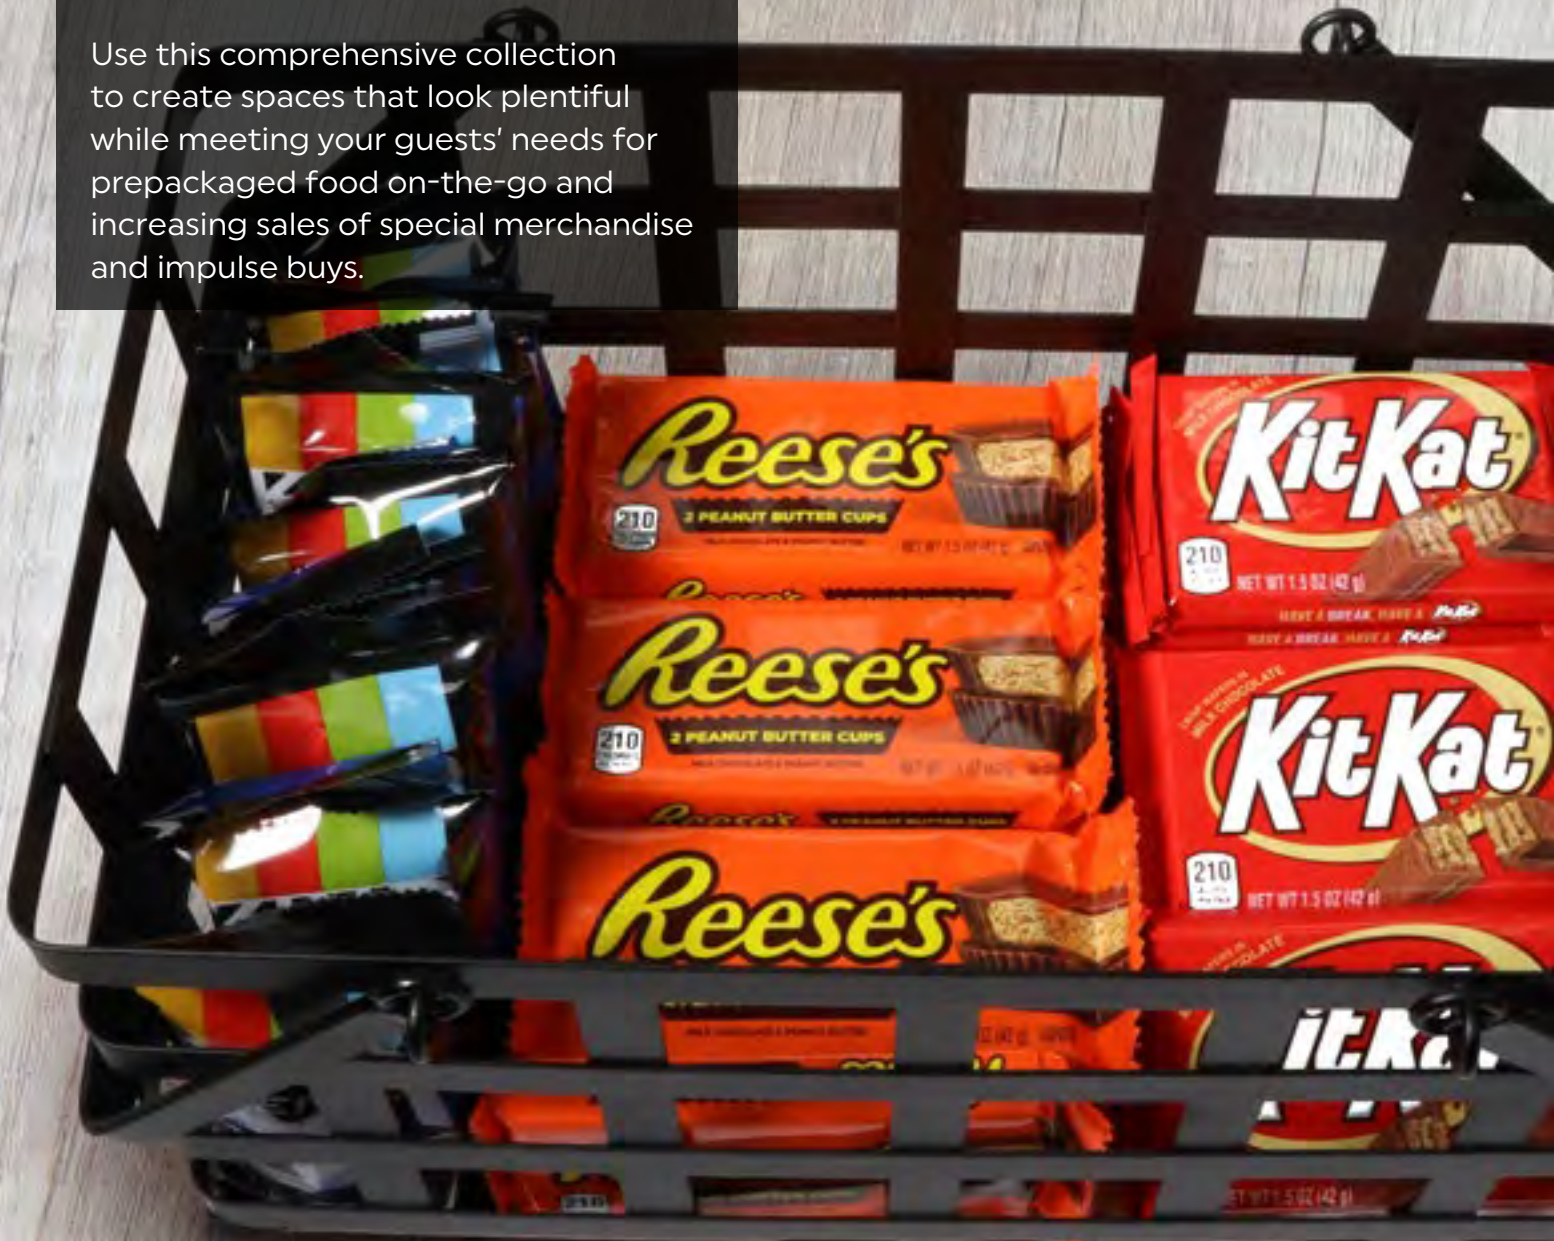

Harvest Baskets

Bring the look of abundance to your points-of-purchase and grab-and-go stations with Harvest baskets. Woven black metal ribbons create a premium farmer's market style for an attractive way to display your wares.

Use this comprehensive collection to create spaces that look plentiful while meeting your guests' needs for prepackaged food on-the-go and increasing sales of special merchandise and impulse buys.