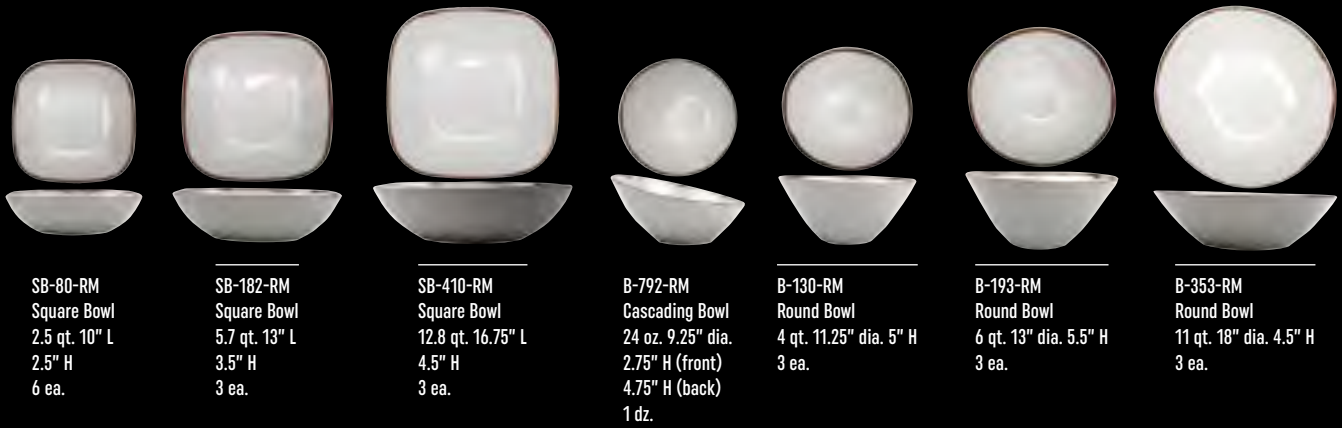

With this newly expanded collection, you can bring the farm-to-table look to your attendant-served buffets and banquets, as well as your tabletop service.

**SB-80-RM**  
Square Bowl  
2.5 qt. 10" L  
2.5" H  
6 ea.