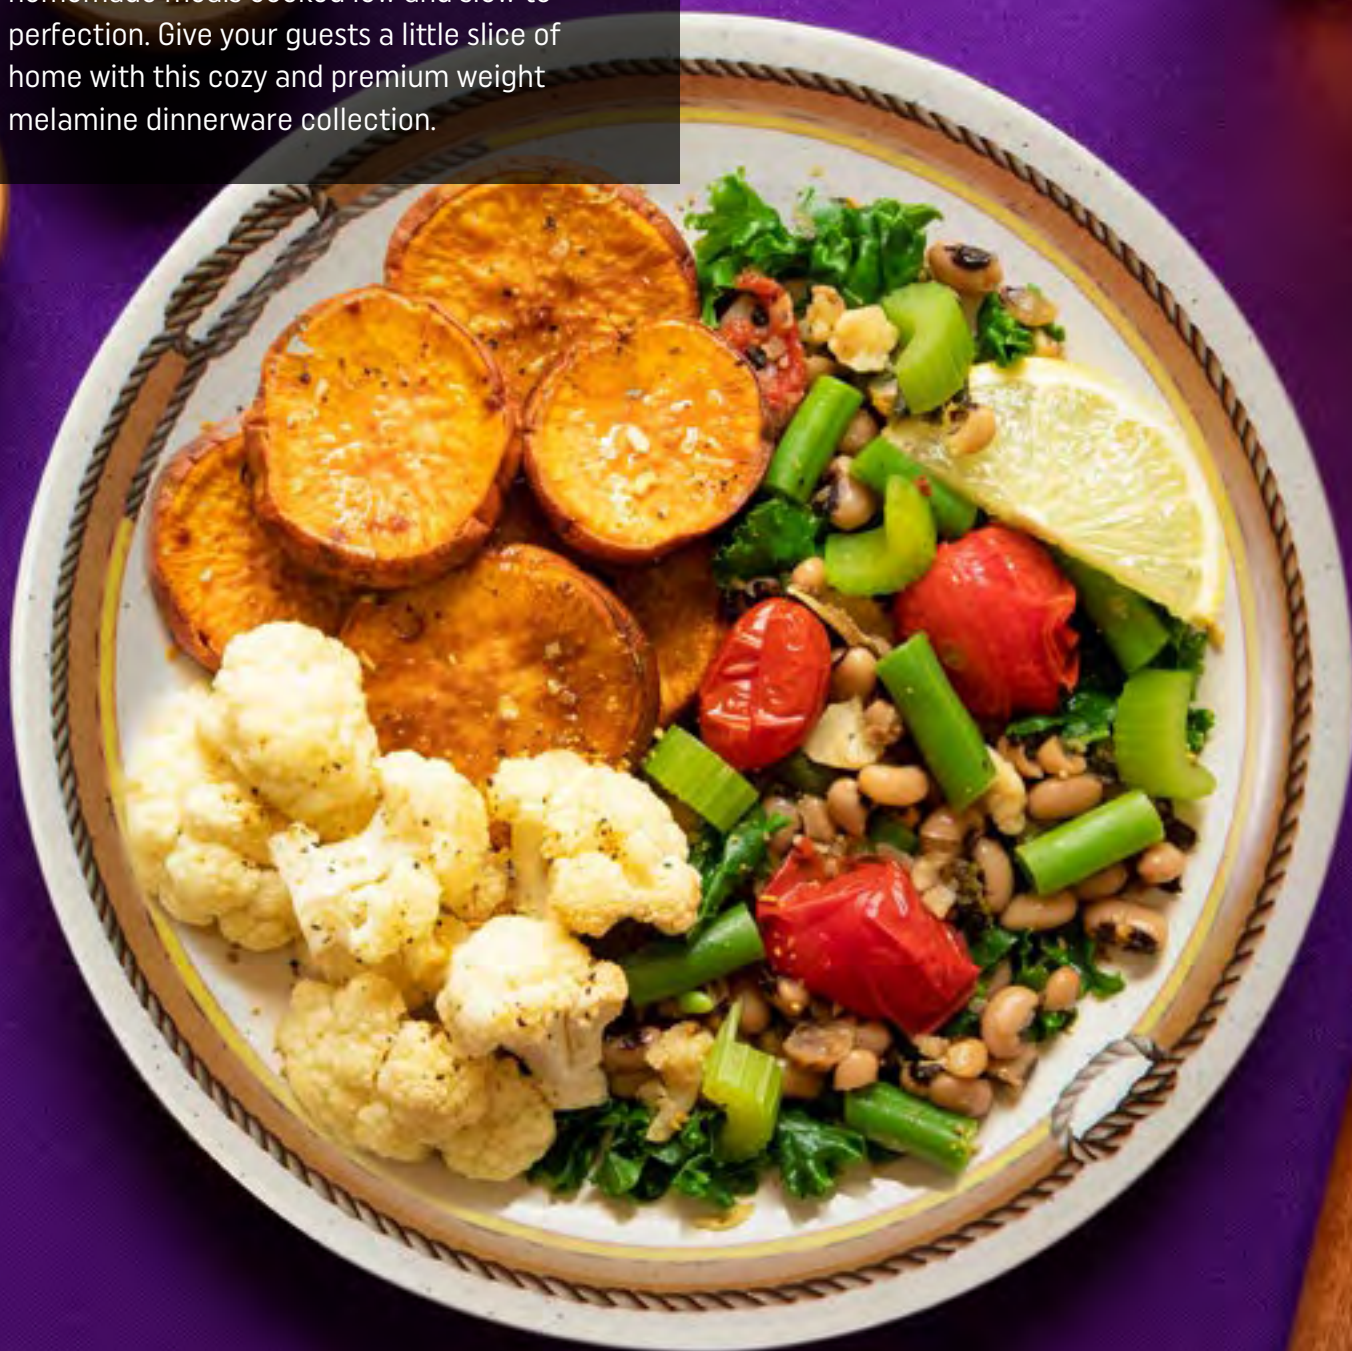

# Diamond Rodeo

NSF

A classic rope pattern lassos brown and gold rim styling giving the Diamond Rodeo collection a nostalgic, downhome feel. This dinnerware collection evokes memories of homemade meals cooked low and slow to perfection. Give your guests a little slice of home with this cozy and premium weight melamine dinnerware collection.