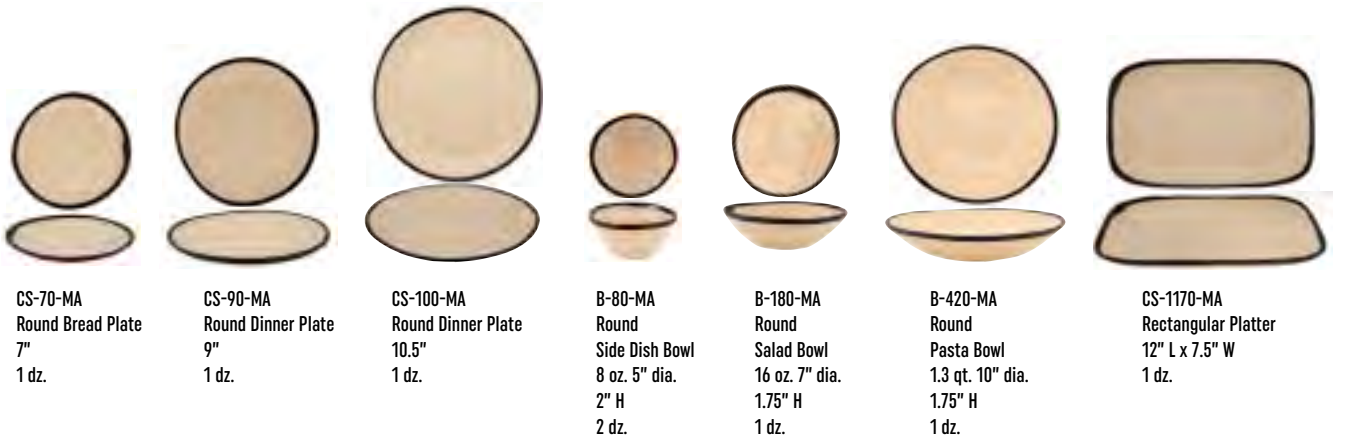

# Pottery Market Matte

NSF

Pottery Market Matte celebrates the fusion of two beautiful elements: hand-thrown pottery and on-trend matte surfaces.

In four head-turning color patterns with durable premium weight melamine bodies, Pottery Market Matte gives your table the artisan's touch your guests want with the cost savings you need.