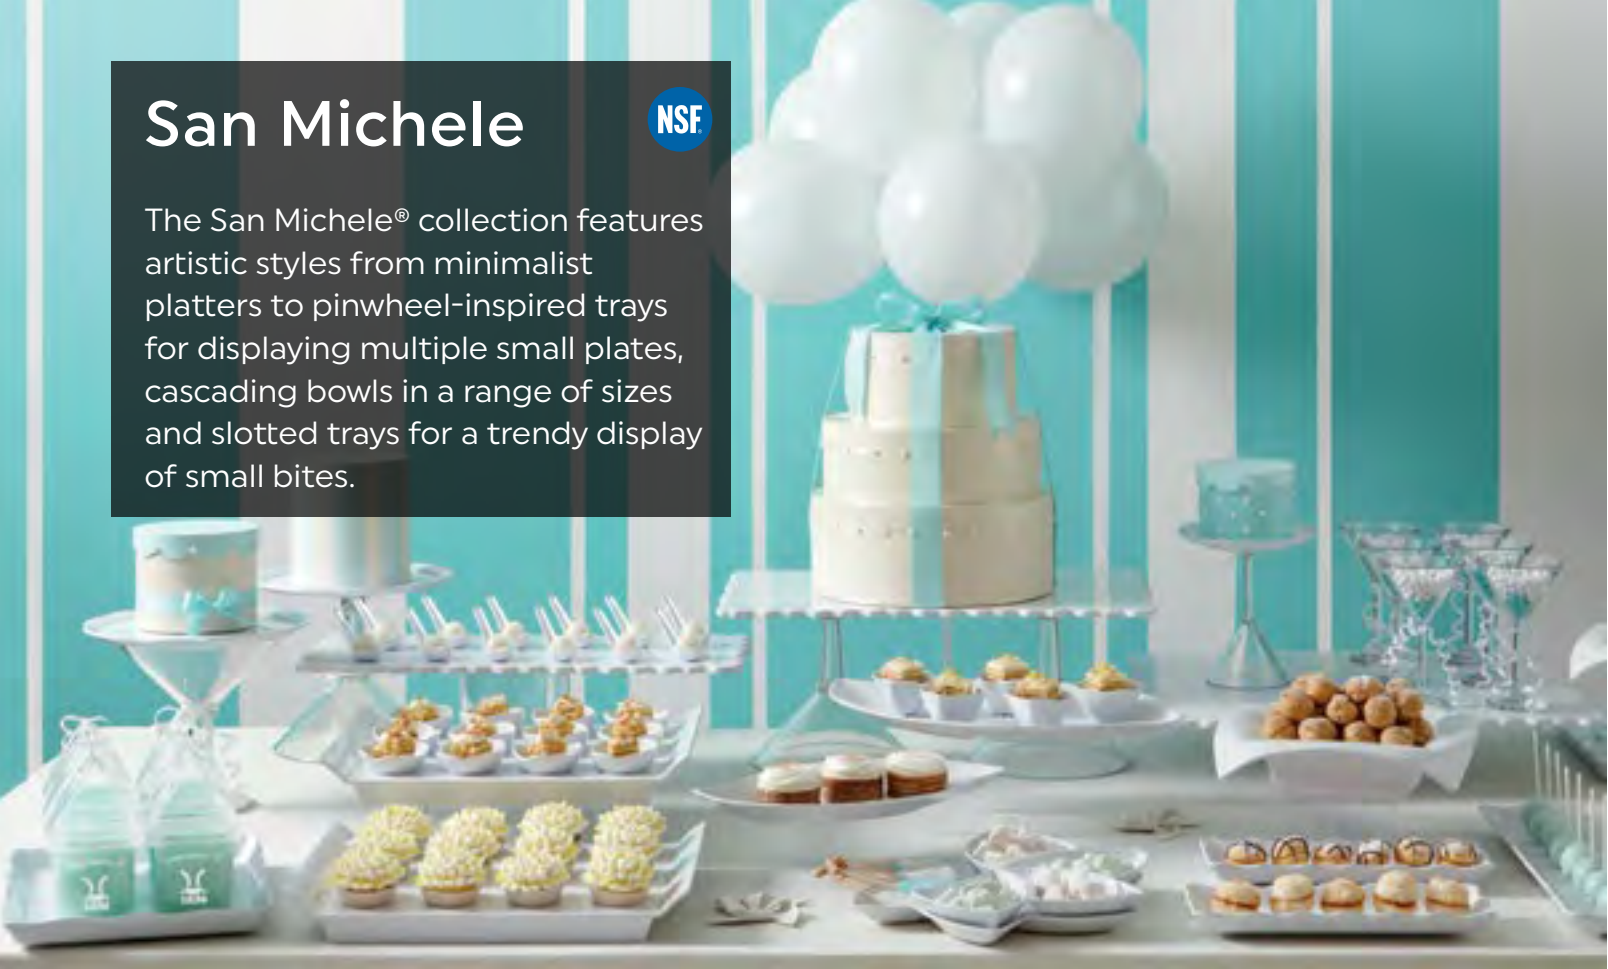

San Michele

NSF

The San Michele® collection features artistic styles from minimalist platters to pinwheel-inspired trays for displaying multiple small plates, cascading bowls in a range of sizes and slotted trays for a trendy display of small bites.