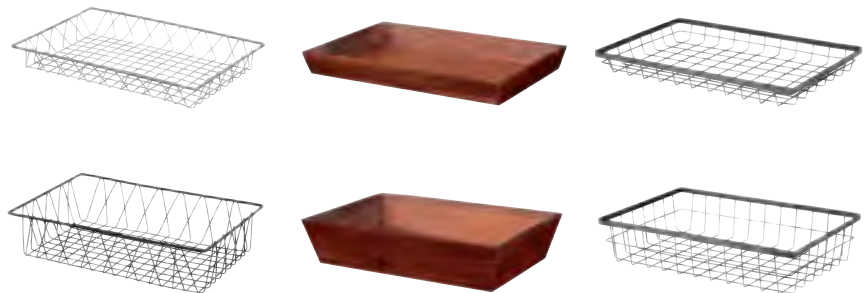

2 CHOOSE YOUR BASKETS / TRAYS

2" and 4" depths in 6 colors