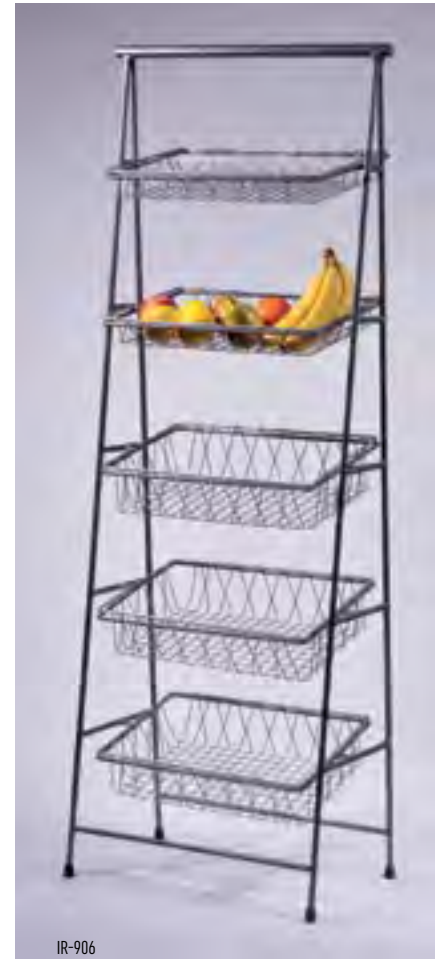

IR-906

Gray Rectangular 5-Tier Tilted Pane Stand

IR-906 23.5" L x 14" W x 64" H 1 ea.

IR-901 fits IR-905 basket.