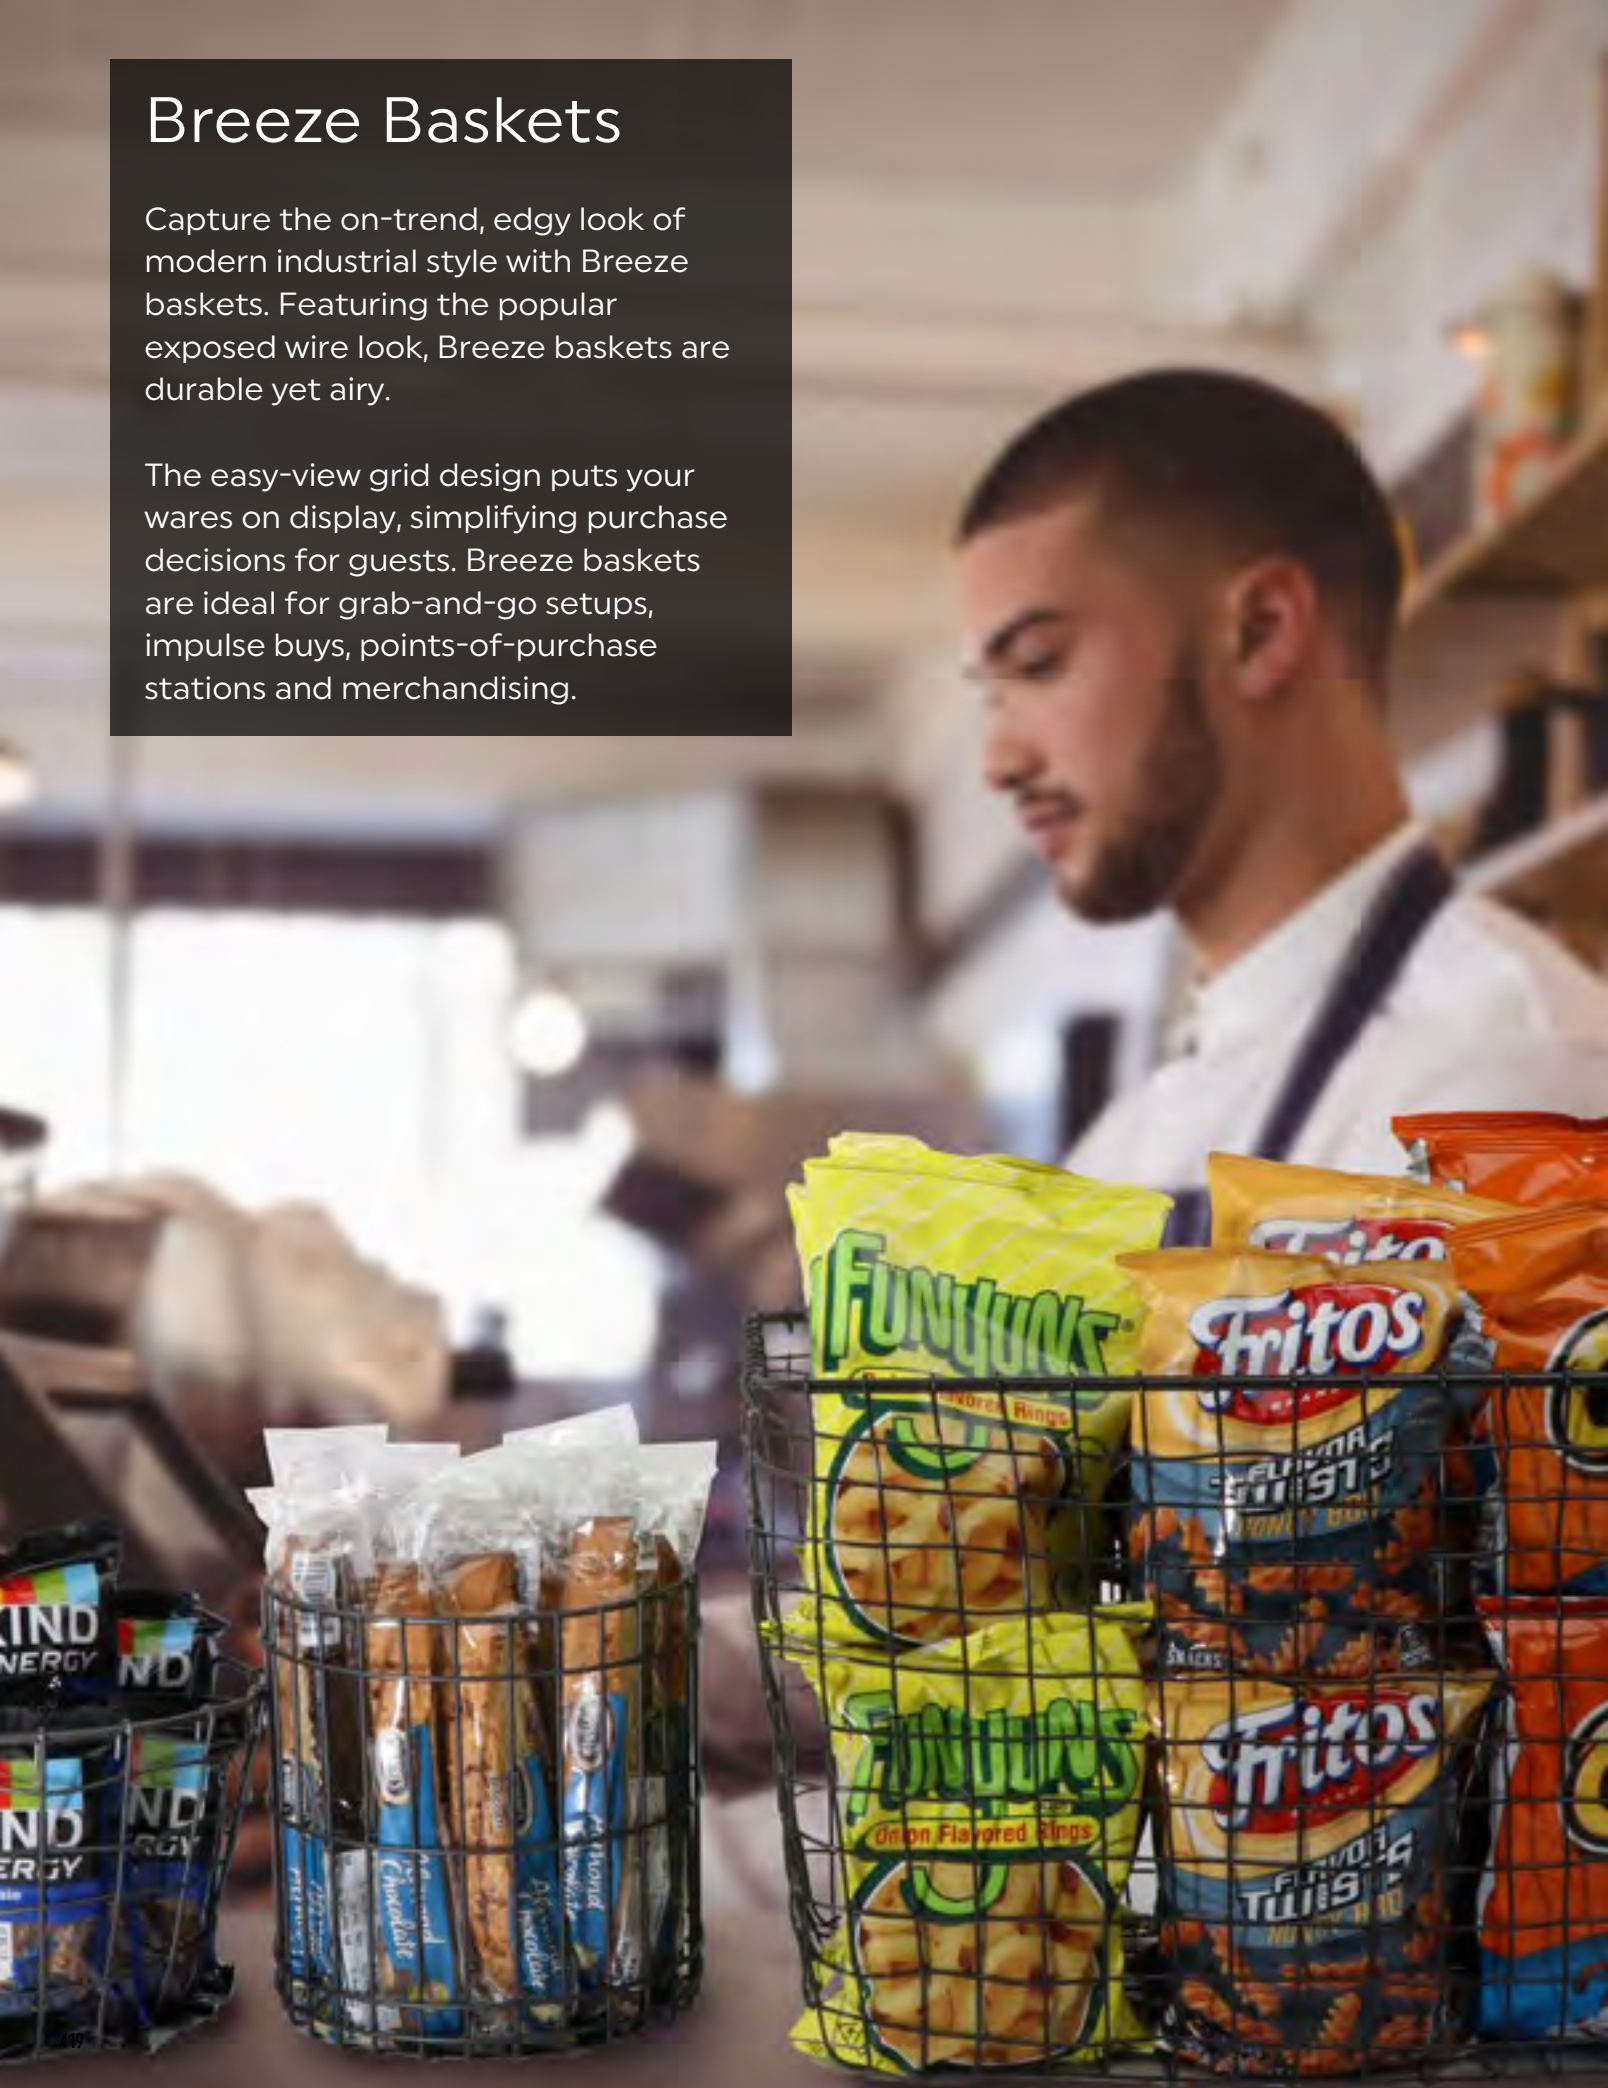

# Breeze Baskets

Capture the on-trend, edgy look of modern industrial style with Breeze baskets. Featuring the popular exposed wire look, Breeze baskets are durable yet airy.

The easy-view grid design puts your wares on display, simplifying purchase decisions for guests. Breeze baskets are ideal for grab-and-go setups, impulse buys, points-of-purchase stations and merchandising.