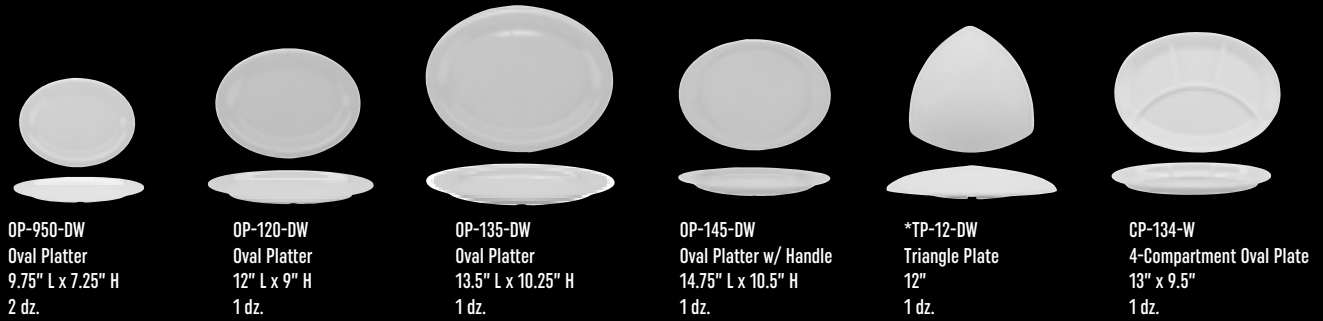

NP-6-DW
Narrow Rim Plate
6.5"
4 dz.

NP-7-DW
Narrow Rim Plate
7.25"
4 dz.

NP-9-DW
Narrow Rim Plate
9"
2 dz.

NP-10-DW
Narrow Rim Plate
10.5"
1 dz.

B-454-DW
Narrow Rim Bowl
4.5 oz.
4.75" dia., 1.25" H
4 dz.

B-86-DW
Narrow Rim Bowl
8 oz.
6" dia., 1.5" H
4 dz.

B-105-DW
Narrow Rim Deep Bowl
10 oz., 5.5" dia., 2.25" H
4 dz.

B-127-DW
Narrow Rim Bowl
12 oz.
7.25" dia., 1.75" H
2 dz.

B-167-DW
Narrow Rim Bowl
16 oz.
7.5" dia., 1.74" H
2 dz.