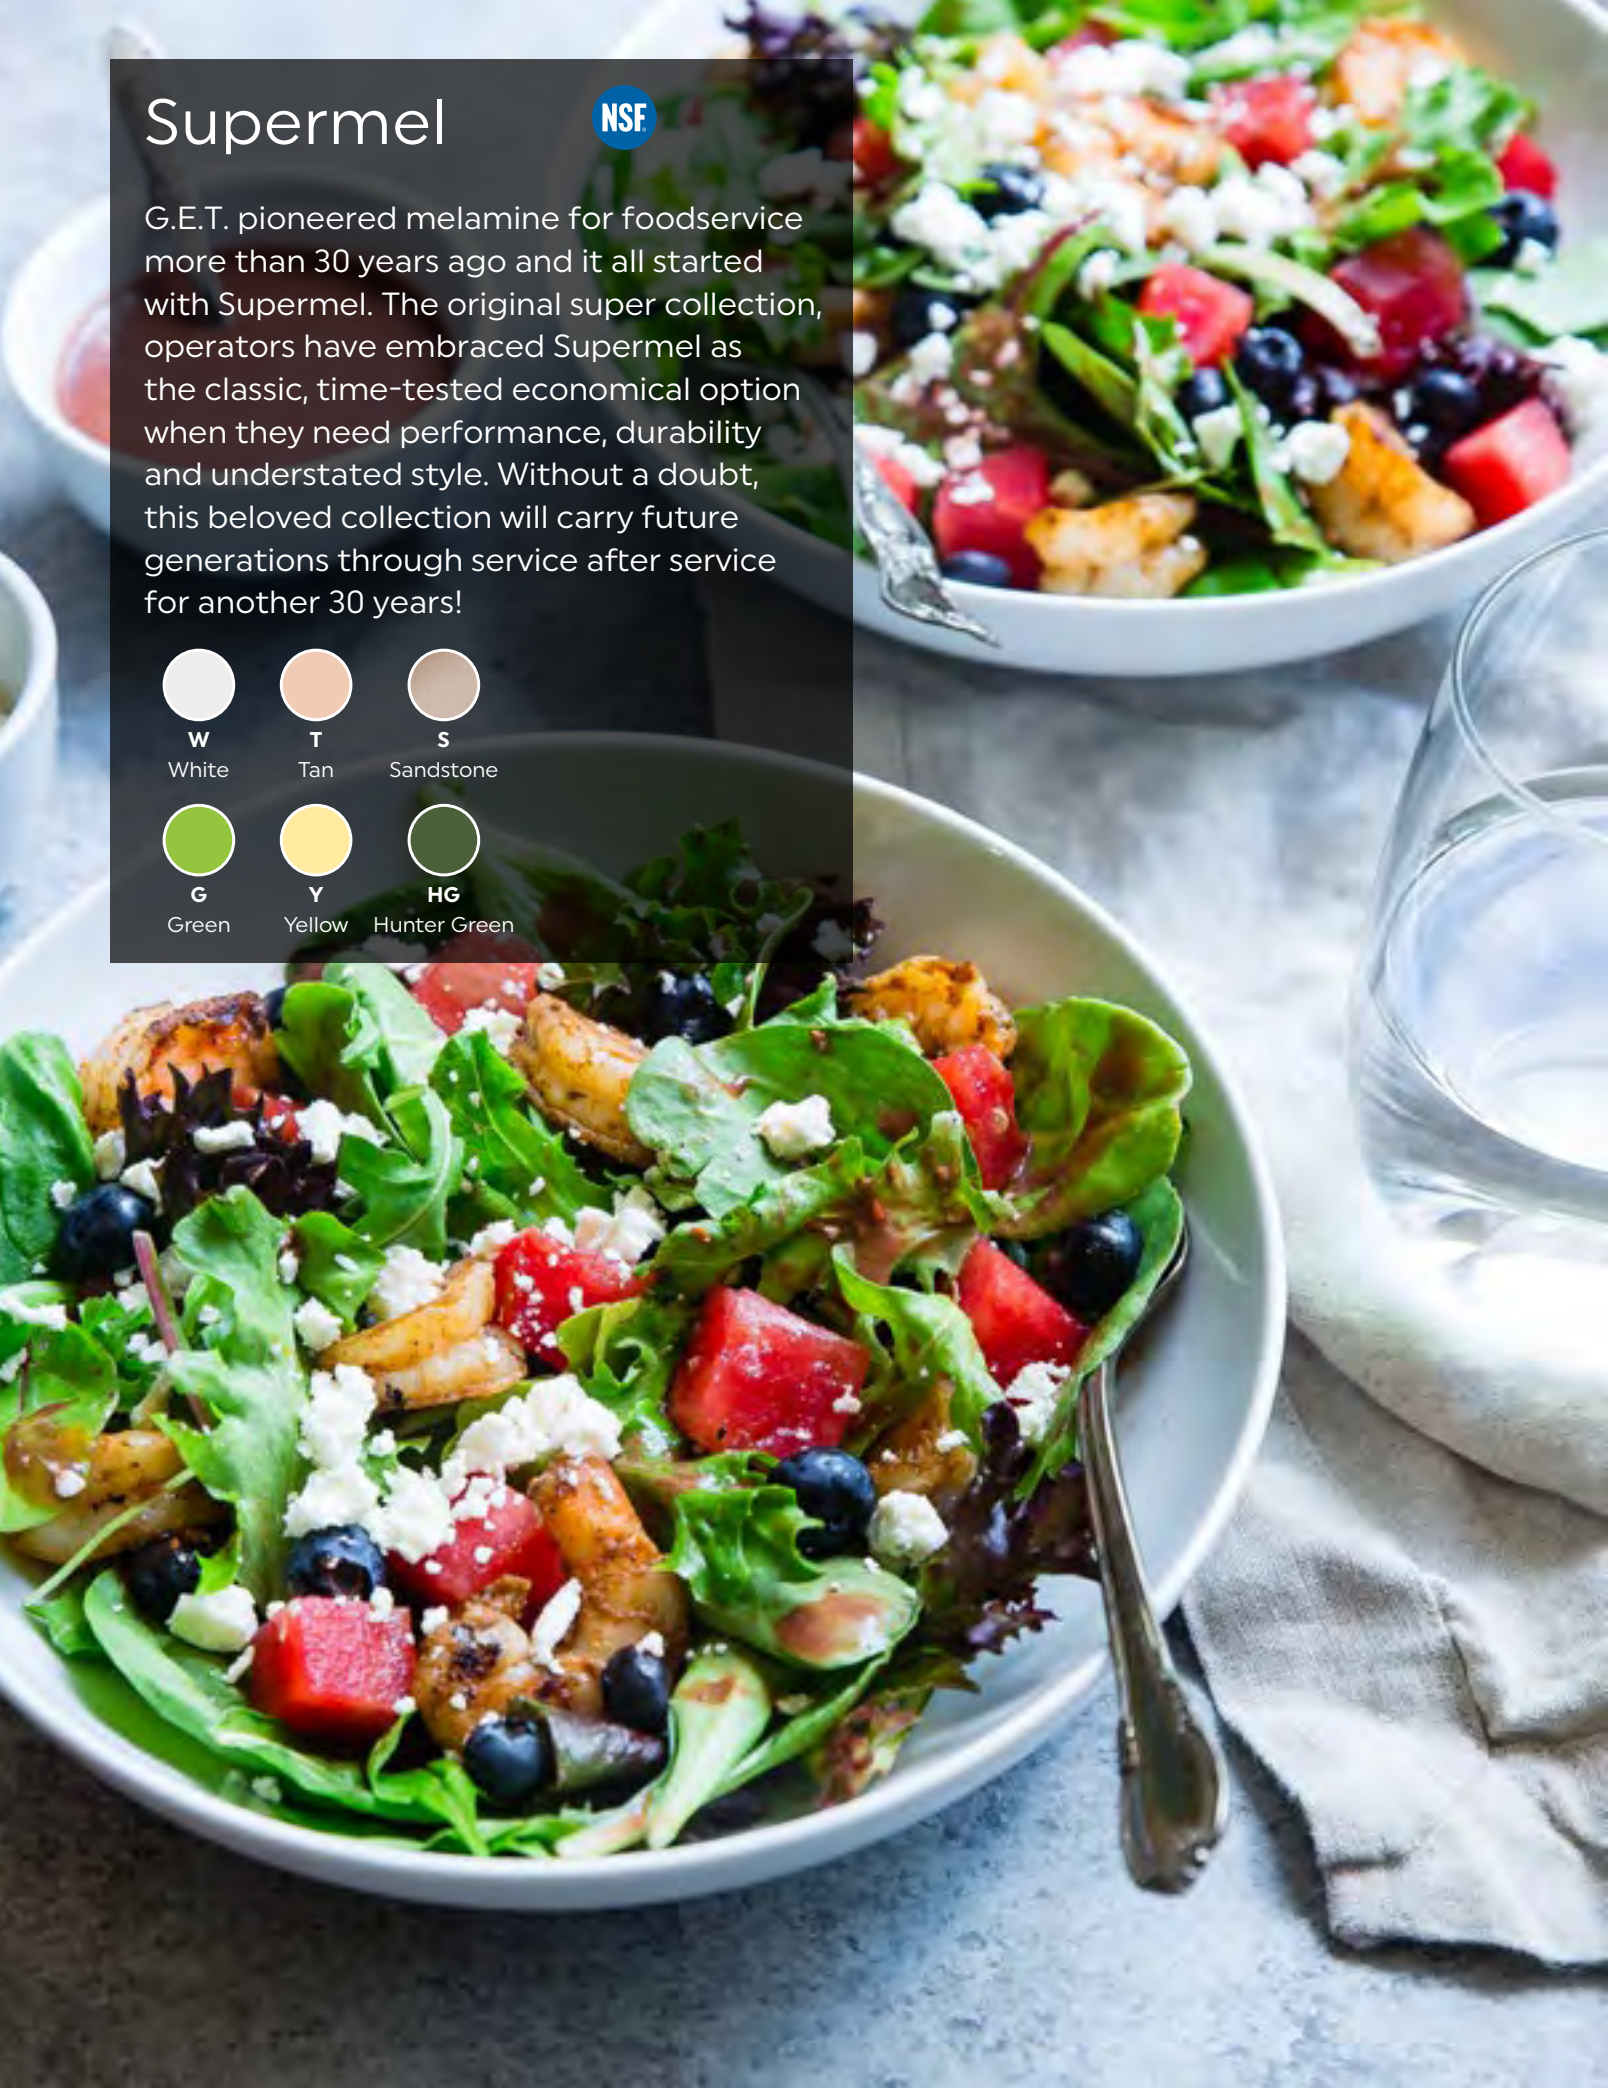

Supermel

G.E.T. pioneered melamine for foodservice more than 30 years ago and it all started with Supermel. The original super collection, operators have embraced Supermel as the classic, time-tested economical option when they need performance, durability and understated style. Without a doubt, this beloved collection will carry future generations through service after service for another 30 years!

W

White

T

Tan

S

Sandstone

G

Green

Y

Yellow

HG

Hunter Green