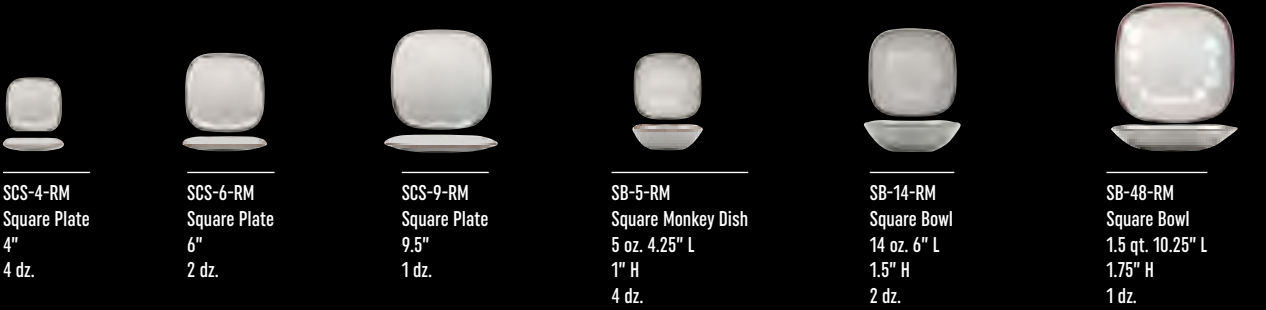

CS-5-RM
Round Plate
5.5"
4 dz.

CS-7-RM
Round Plate
7"
1 dz.

CS-9-RM
Round Plate
9"
1 dz.

CS-10-RM
Round Plate
10.5"
1 dz.

CS-1511-RM
Oval Platter
15" L x 11" W
6 ea.

CS-1813-RM
Oval Platter
18" L x 13" W
3 ea.

SCS-4-RM
Square Plate
4"
4 dz.

SCS-6-RM
Square Plate
6"
2 dz.

SCS-9-RM
Square Plate
9.5"
1 dz.

Specialty Metal Dinnerware