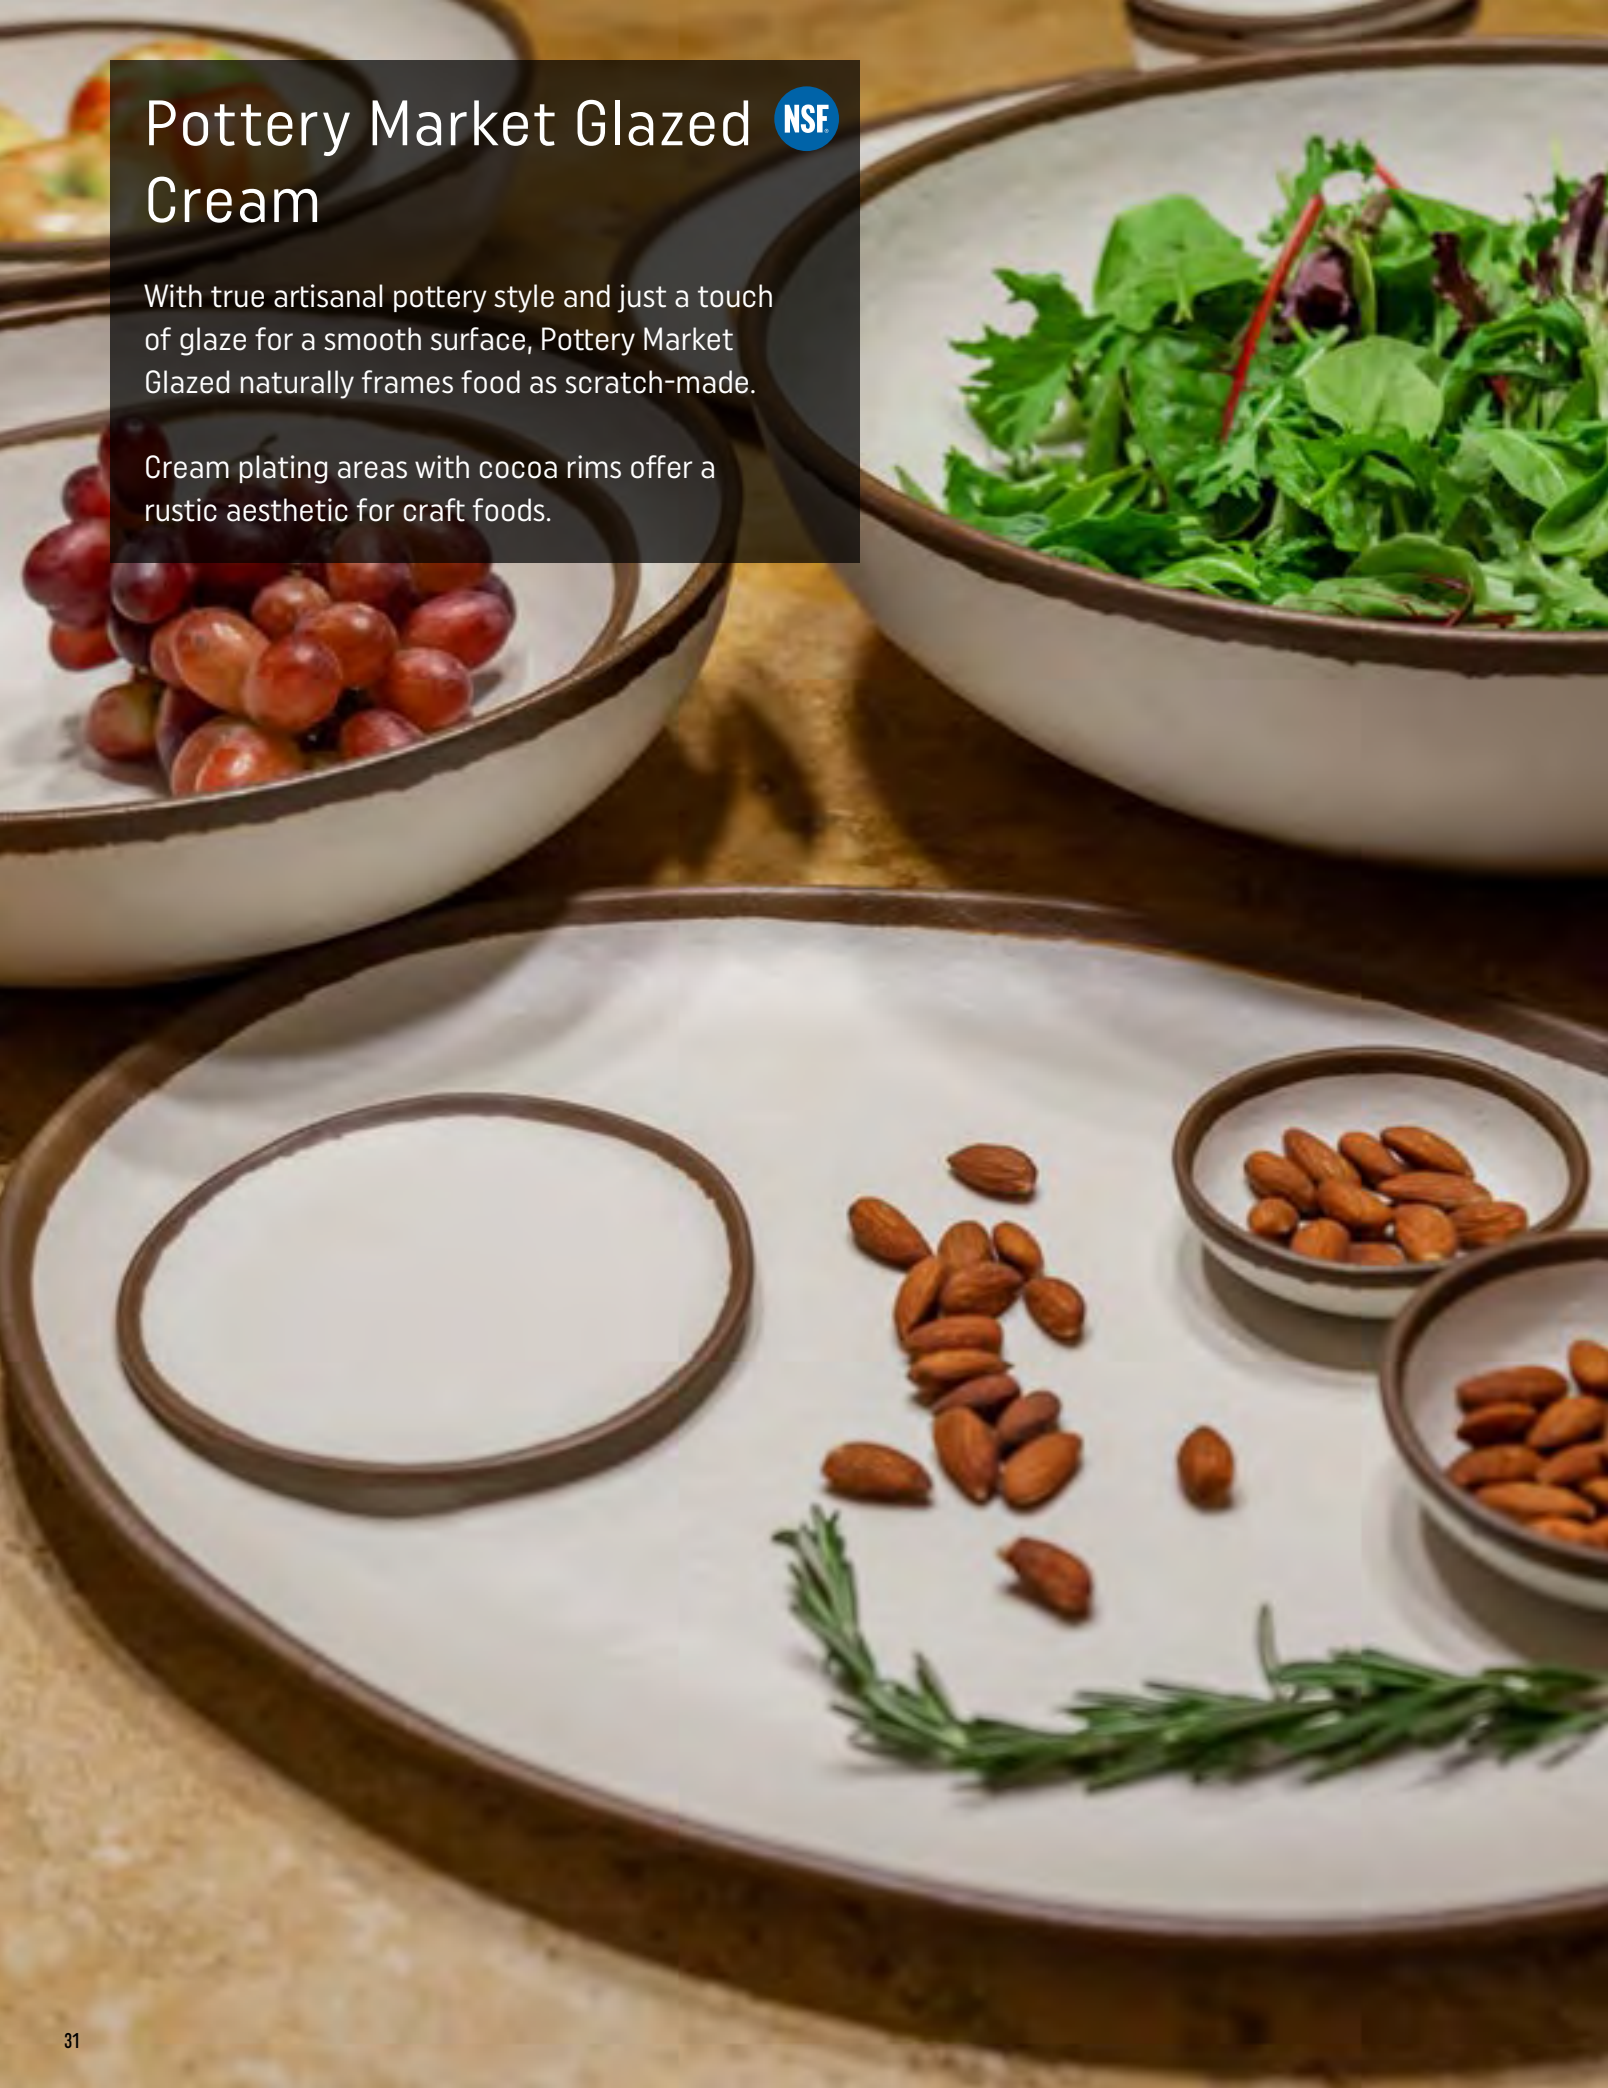

# Pottery Market Glazed Cream

NSF

With true artisanal pottery style and just a touch of glaze for a smooth surface, Pottery Market Glazed naturally frames food as scratch-made.

Cream plating areas with cocoa rims offer a rustic aesthetic for craft foods.