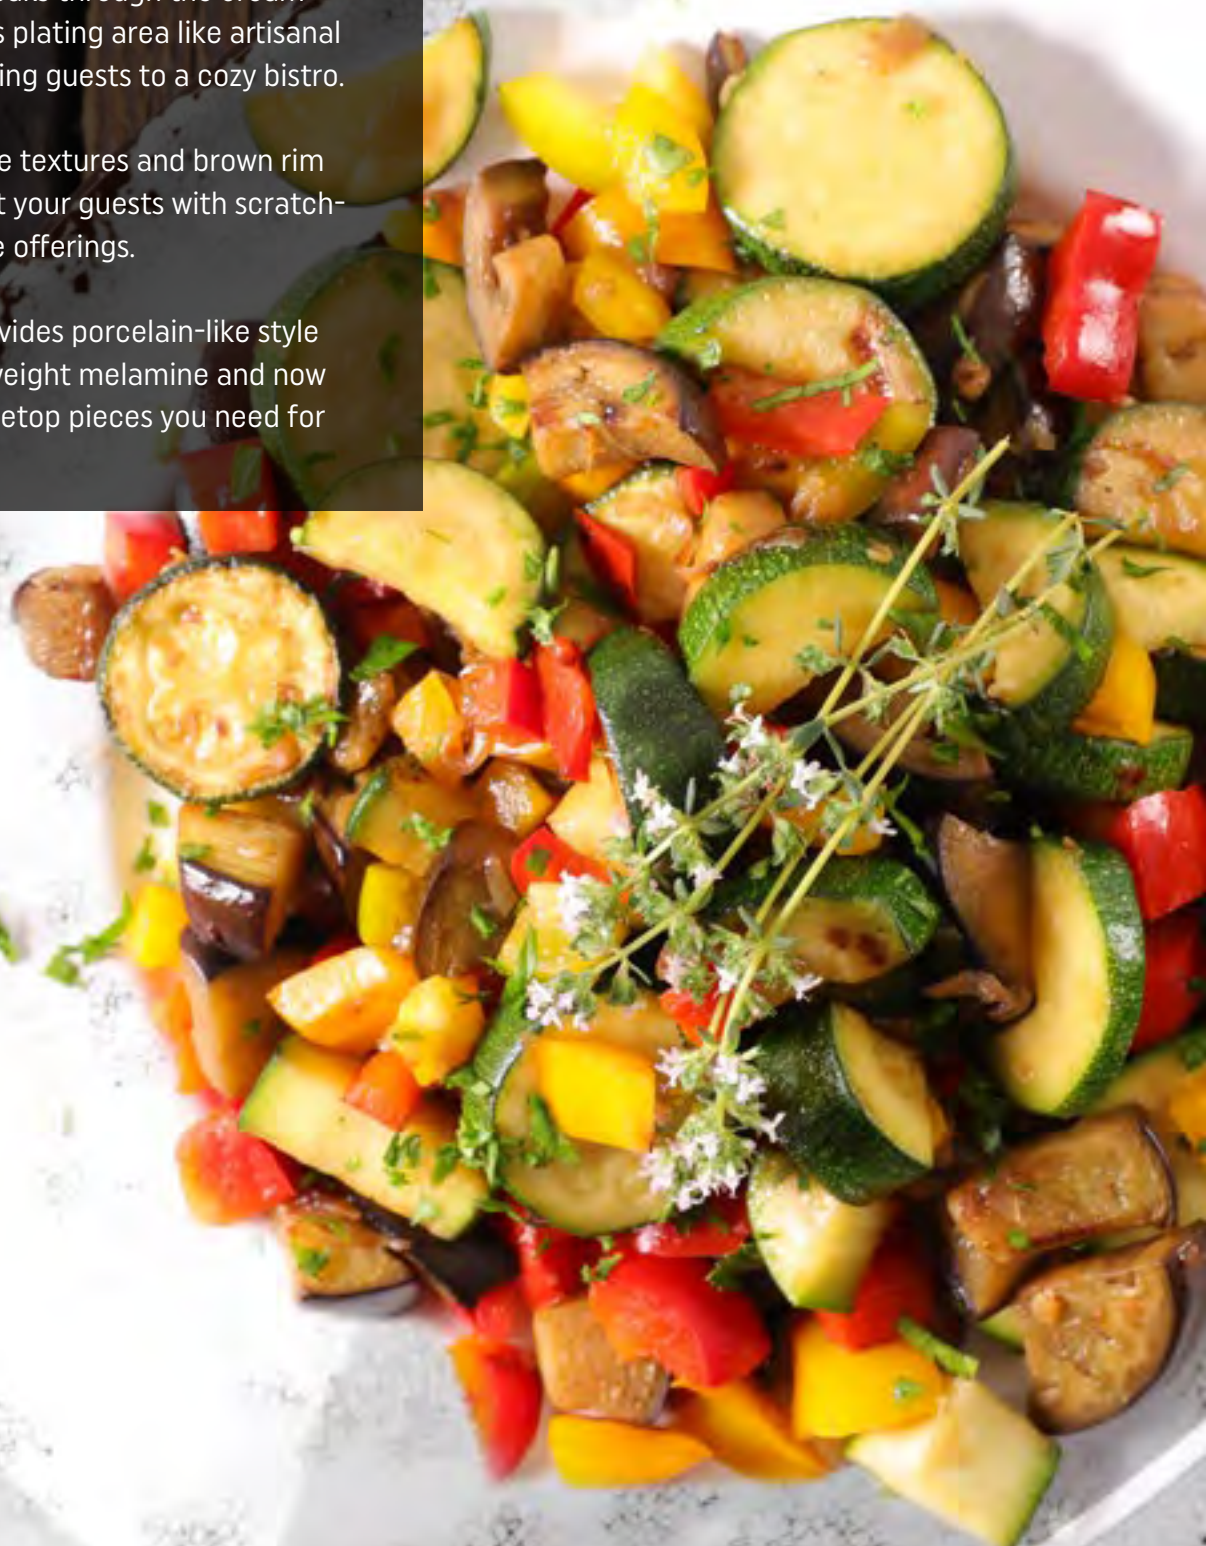

French Mill

NSF

A crackle pattern peaks through the cream base of French Mill's plating area like artisanal porcelain, transporting guests to a cozy bistro.

With organic surface textures and brown rim styling, you'll delight your guests with scratch-made farm-to-table offerings.

Only French Mill provides porcelain-like style but with premium weight melamine and now features all the tabletop pieces you need for great service!