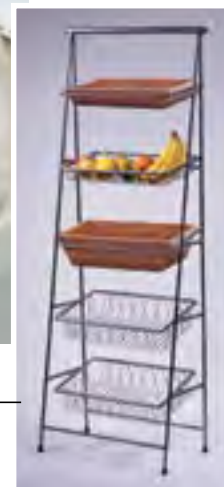

**Bamboo Tray**

<b>BAMTRY-01</b>	18" L x 12" W x 2" H	1 ea.
<b>BAMTRY-02</b>	18" L x 12" W x 4" H	1 ea.
<b>BAMTRY-05</b>	12" L x 12" W x 2" H	1 ea.

Bamboo trays fit into POP stands on page 317.

BAMTRY-01 and BAMTRY-02 (fits IR-900, IR-906, IR-907, IR-902)