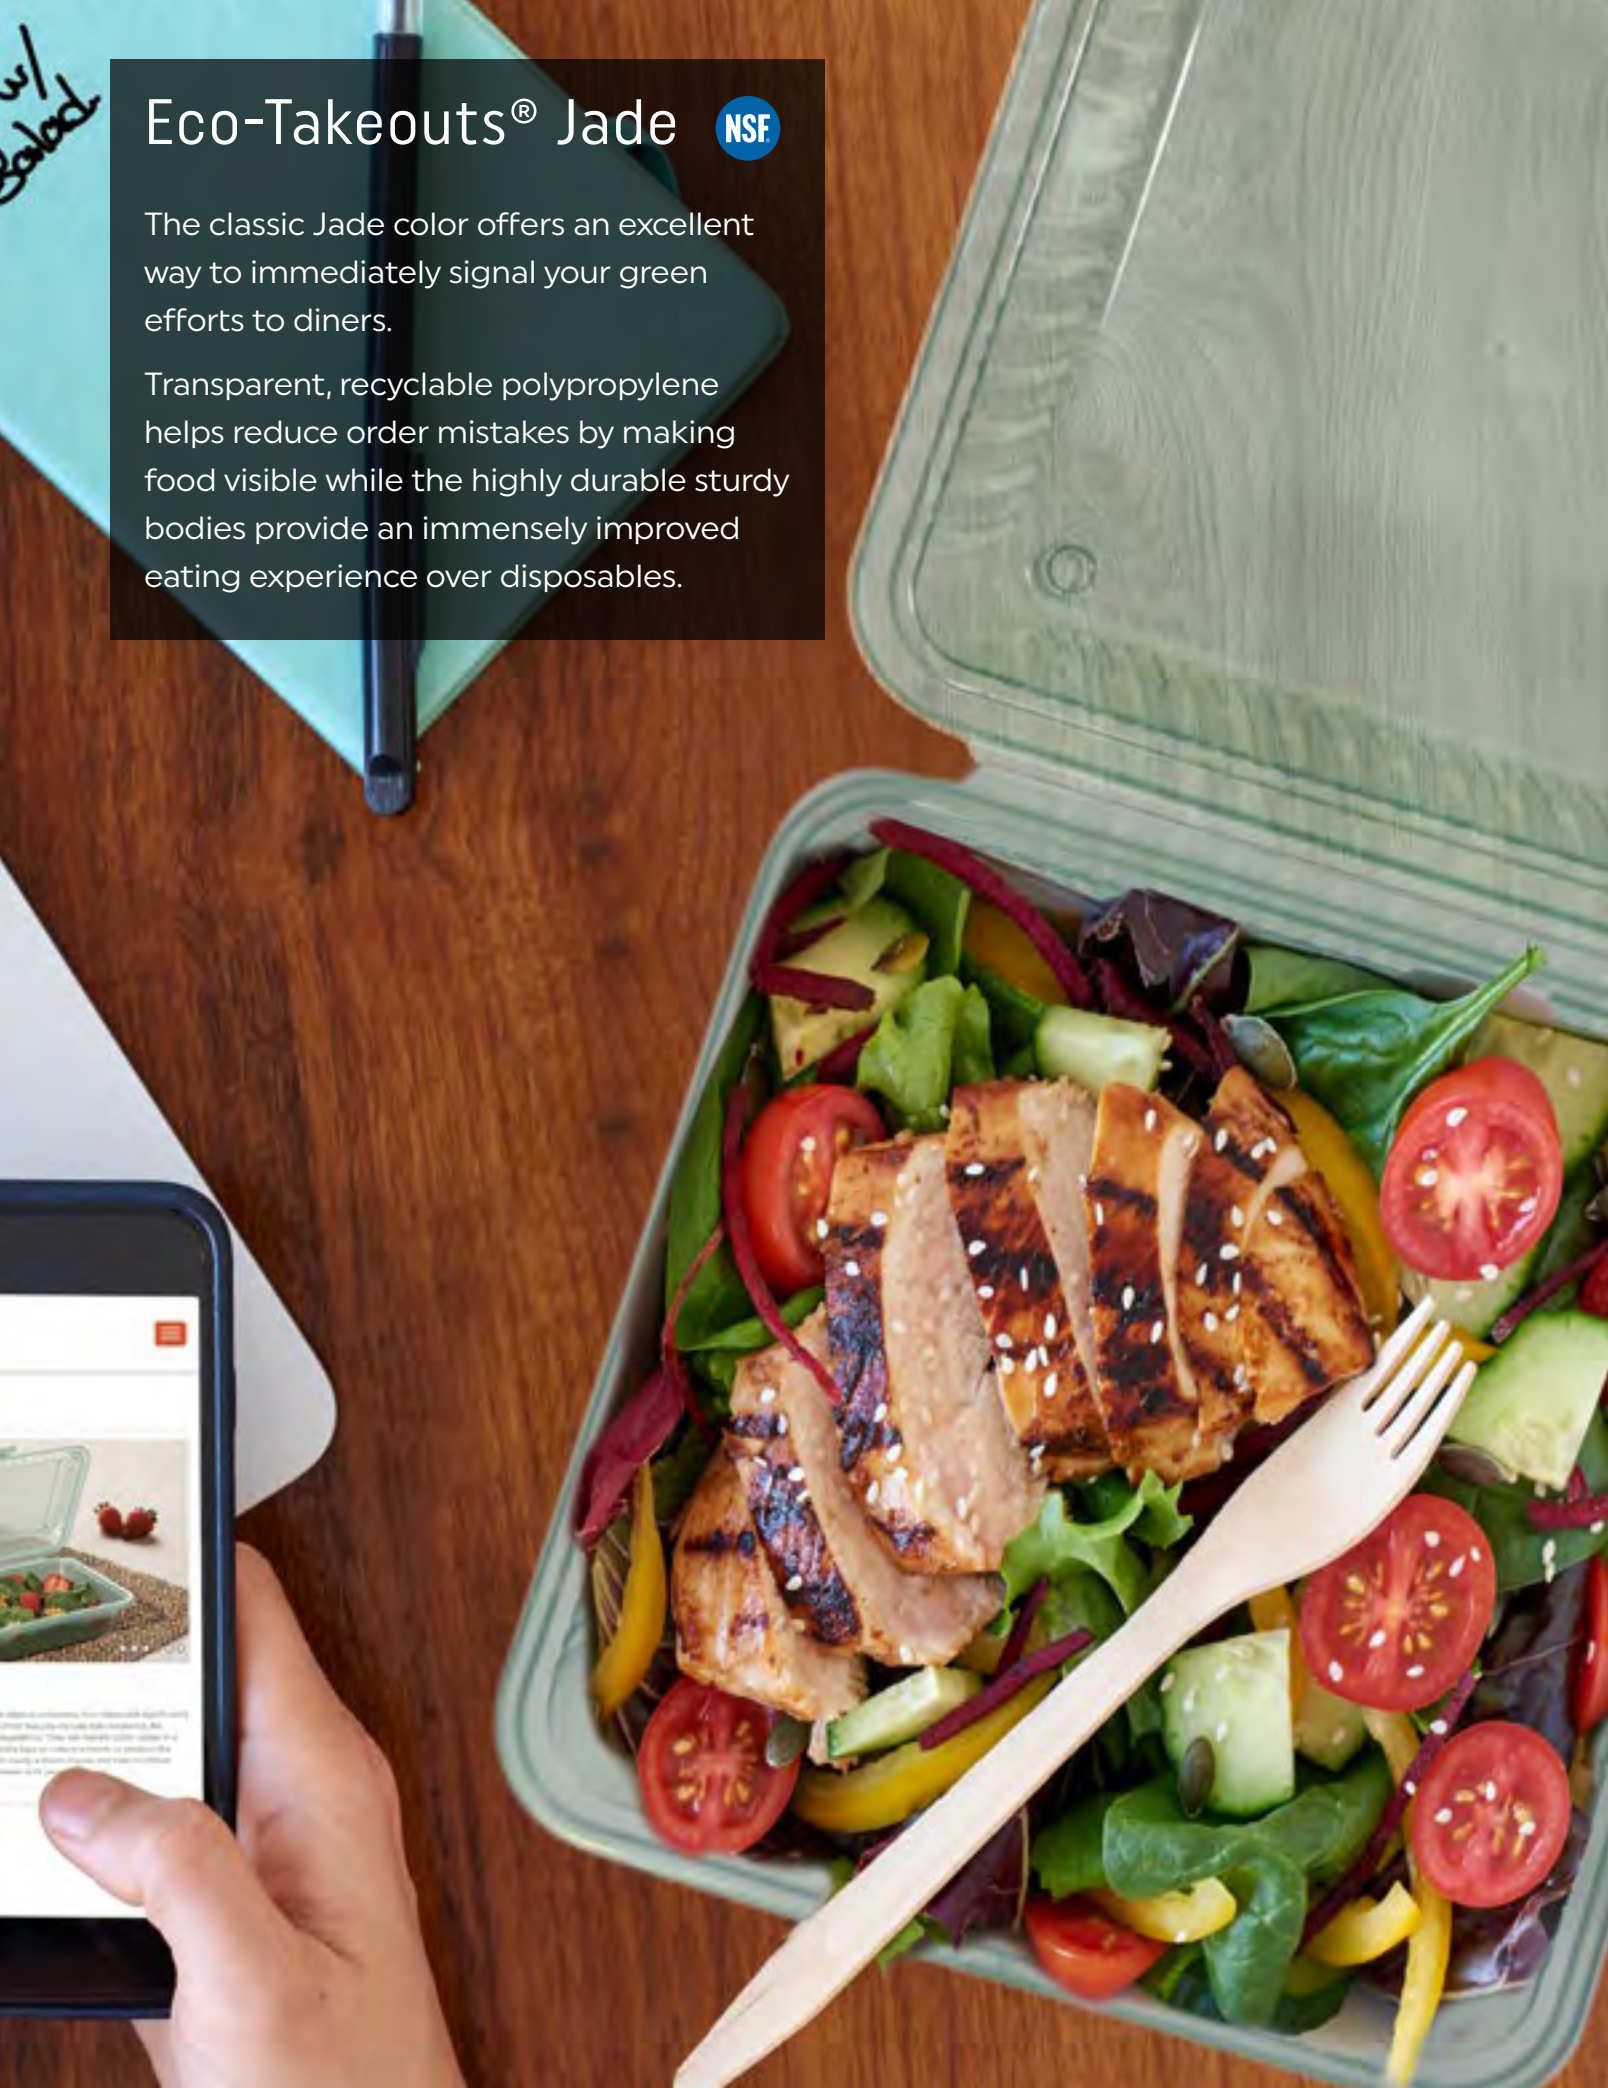

Eco-Takeouts® Jade

The classic Jade color offers an excellent way to immediately signal your green efforts to diners.

Transparent, recyclable polypropylene helps reduce order mistakes by making food visible while the highly durable sturdy bodies provide an immensely improved eating experience over disposables.