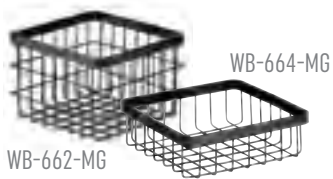

FITS 12" X 9" OR (2) 9" X 6"

FITS 9" X 6"

FITS 6" X 6"

Melamine Displayware

Metal Displayware

3-Tier Merchandiser Stands

MTS-20S-MG	Square 3-Tier Merchandiser Stand (fits WB-662, WB-664, WB-662WD, WB-664WD)	6.25" L x 20.5" H	1 ea.
MTS-20M-MG	Rectangular 3-Tier Merchandiser Stand (fits WB-962, WB-964, WB-962WD, WB-964WD)	9.25" L x 6.25" W x 20.5" H	1 ea.
MTS-20L-MG	Rect. 3-Tier Merchandiser Stand (fits WB-962, WB-964, WB-1292, WB-1294, WB-962WD, WB-964WD, WB-1292WD, WB-1294WD)	12" L x 9.25" W x 20.5" H	1 ea.

Wood Displayware

..... AVAILABLE WOOD COLORS .....

-W WALNUT w/Metal Brackets
-UR URBAN RUSTIC No Brackets
-GA GRAY ASH No Brackets

6" x 6"

9" x 6"

12" x 9"

FRILLOH Displayware

Wire Countertop Baskets & Organizers

WB-662-MG	6" L x 2" H	(fits MTS-20S)	1 ea.
WB-664-MG	6" L x 4" H	(fits MTS-20S)	1 ea.
WB-962-MG	9" L x 6" W x 2" H	(fits MTS-20M, MTS-20L)	1 ea.
WB-964-MG	9" L x 6" W x 4" H	(fits MTS-20M, MTS-20L)	1 ea.
WB-1292-MG	12" L x 9" W x 2" H	(fits MTS-20L)	1 ea.
WB-1294-MG	12" L x 9" W x 4" H	(fits MTS-20L)	1 ea.

AVAILABLE BASKET COLORS

METAL GRAY

Bugambilia® Displayware