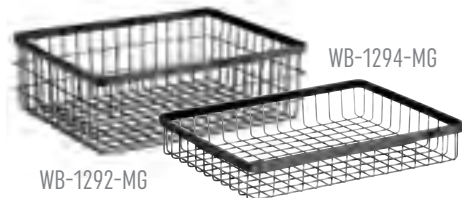

Wood Displayware

..... AVAILABLE WOOD COLORS .....

**-W** WALNUT w/Metal Brackets  
**-UR** URBAN RUSTIC No Brackets  
**-GA** GRAY ASH No Brackets

6" x 6"

9" x 6"

12" x 9"

FRILLOH Displayware

**Wire Countertop Baskets & Organizers**