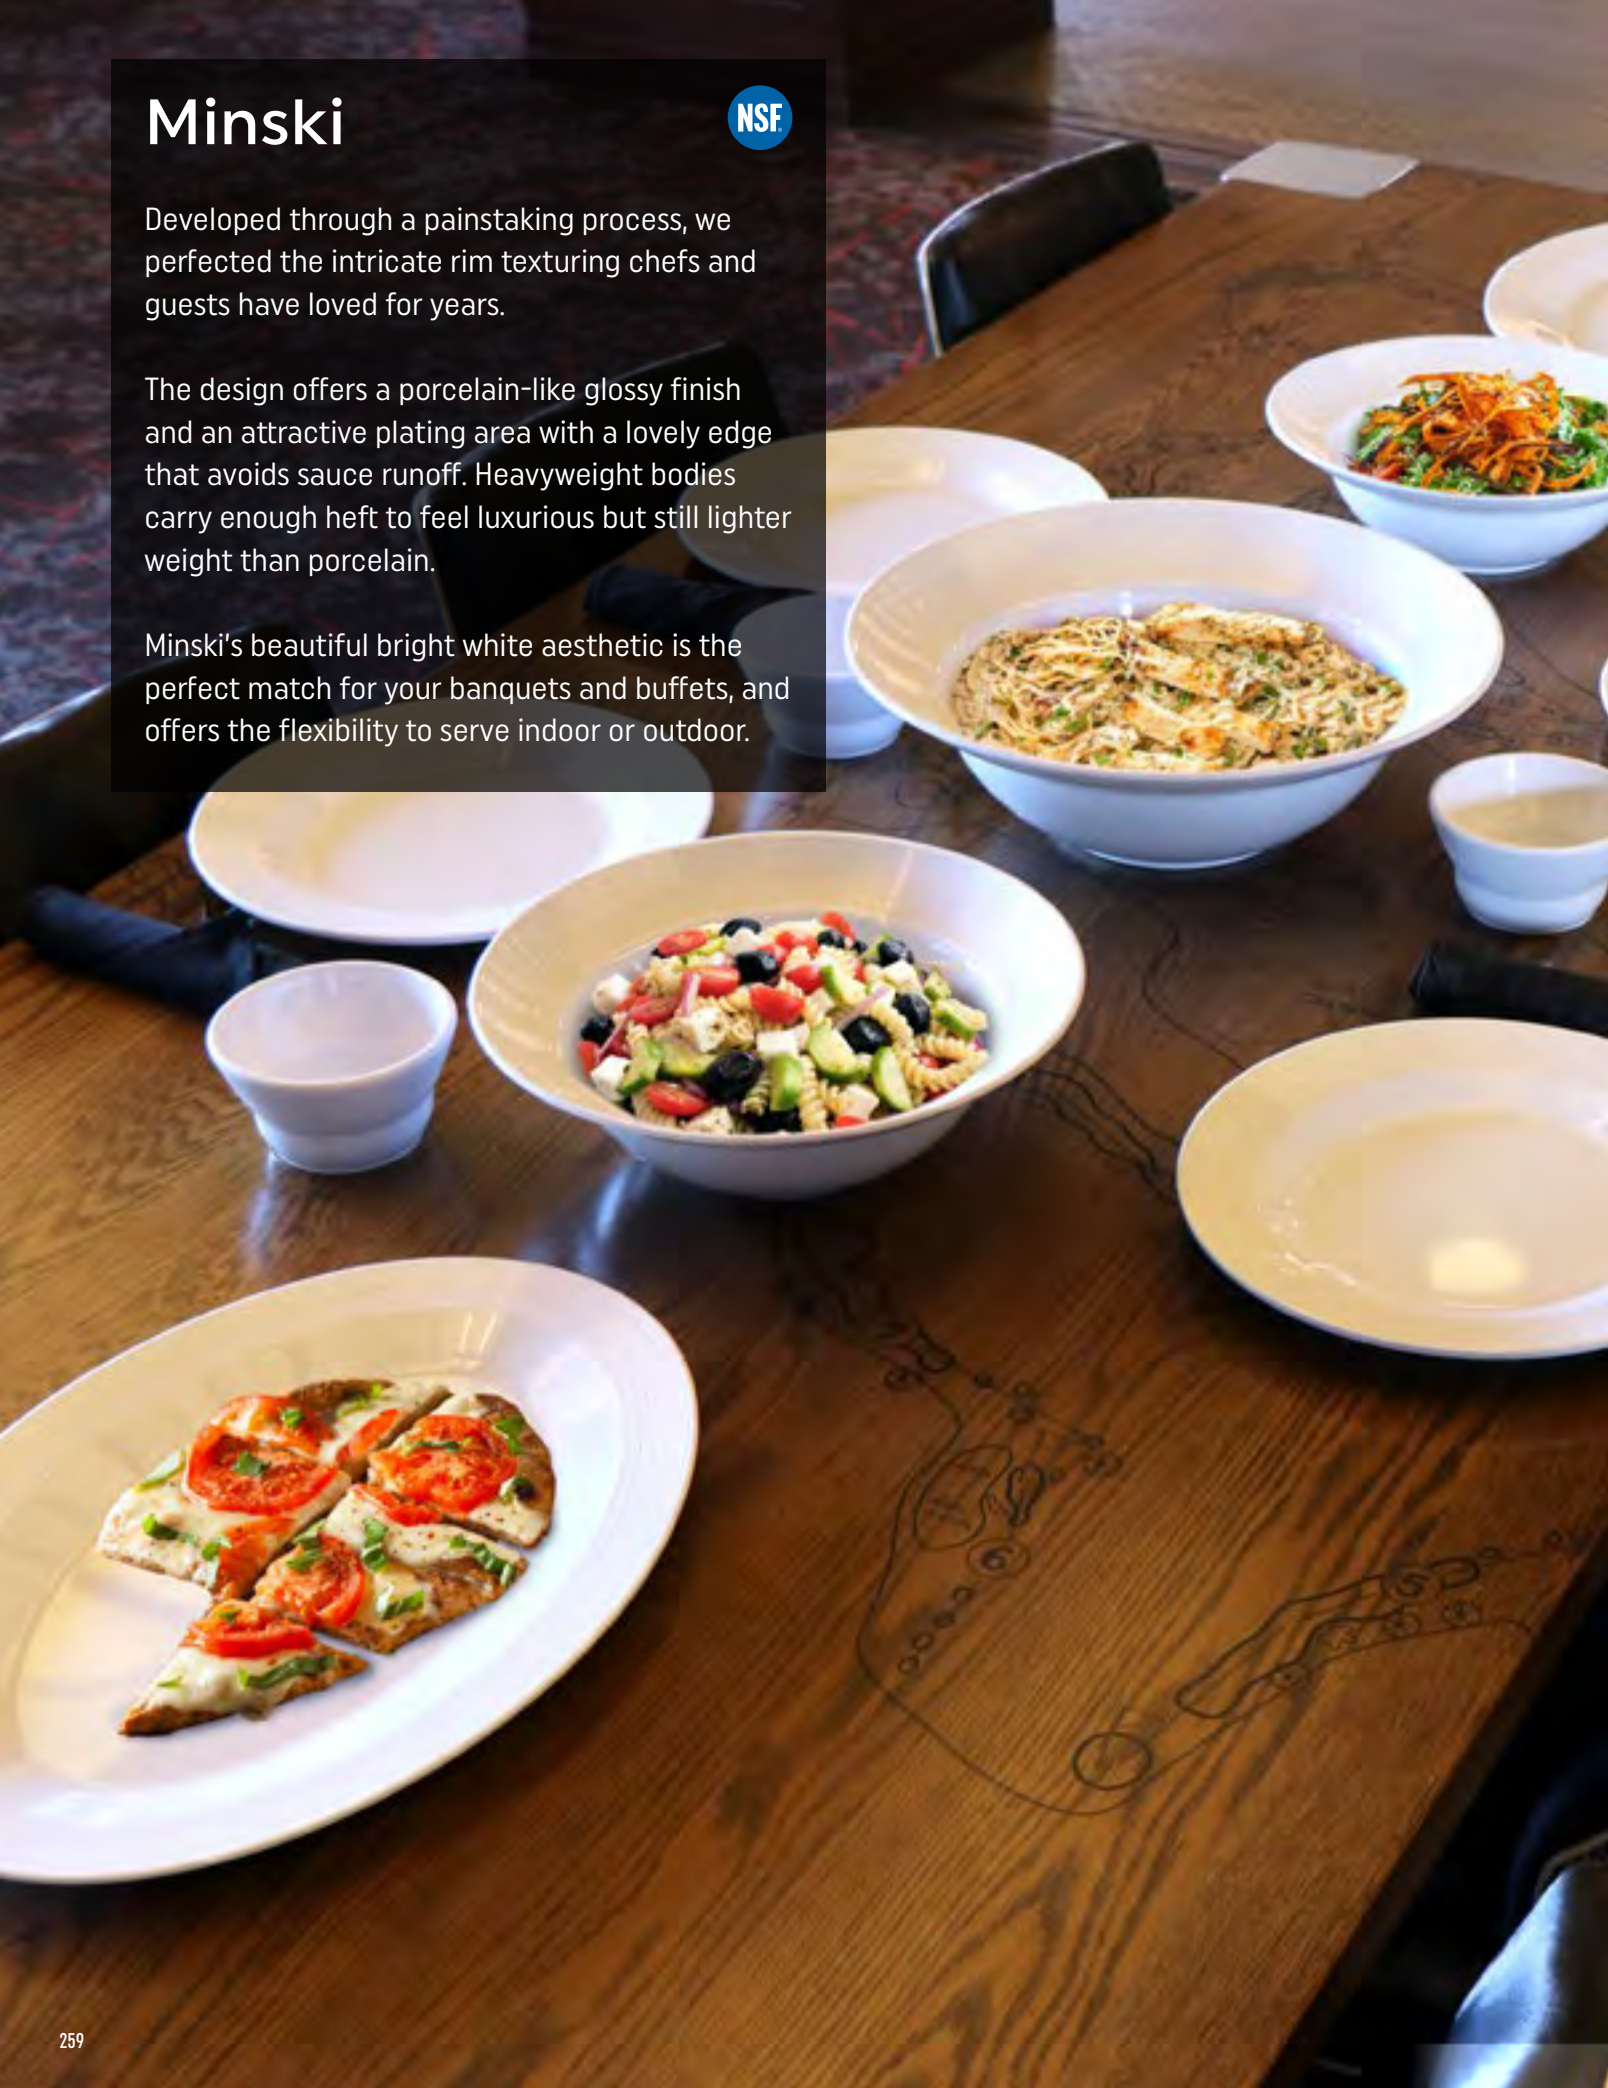

Minski

NSF

Developed through a painstaking process, we perfected the intricate rim texturing chefs and guests have loved for years.

The design offers a porcelain-like glossy finish and an attractive plating area with a lovely edge that avoids sauce runoff. Heavyweight bodies carry enough heft to feel luxurious but still lighter weight than porcelain.

Minski's beautiful bright white aesthetic is the perfect match for your banquets and buffets, and offers the flexibility to serve indoor or outdoor.