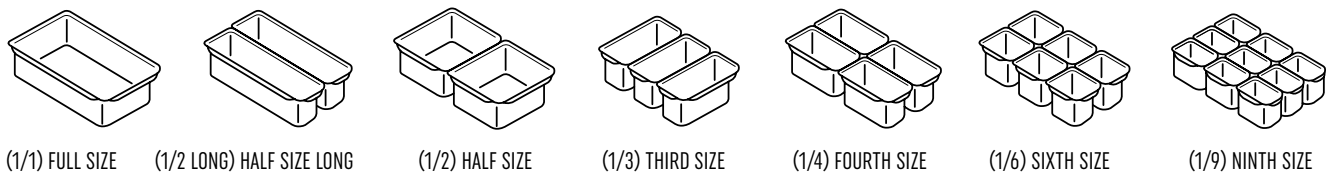

Bugambilia® Classic Food Pans

An easy 1-to-1 switch from stainless steel.
To be used with standard adapter bars.

		Full Size Food Pan *IH1 4.3 qt., 20.9" x 12.8", 1.6" deep 4.1 L, 20.87 cm x 12.8 cm, 4 cm 1 ea. IH1F 9 qt., 20.9" x 12.8", 2.6" deep 8.5 L, 53 cm x 32.5 cm, 6.5 cm 1 ea. IH1FD 13.7 qt., 20.9" x 12.8", 3.9" deep 13 L, 53 cm x 32.5 cm, 10 cm 1 ea.
		Full Size Food Pan w/ Vertical Divider *IH1S2/4 4.2 qt., 20.9" x 12.8", 1.6" deep 4 L, 53 cm x 32.5 cm, 4 cm 1 ea.
		Half Size Food Pan IH1/22 1.6 qt., 12.8" x 10.4", 1.6" deep 1.5 L, 32.5 cm x 26.5 cm, 4 cm 1 ea. IH1/2 3.7 qt., 10.4" x 12.8", 2.6" deep 3.5 L, 26.5 cm x 32.5 cm, 6.5 cm 1 ea. IH1/2D 6.3 qt., 10.4" x 12.8", 3.9" deep 6 L, 26.5 cm x 32.5 cm, 10 cm 1 ea.
		Half Size Long Food Pan IH2/42 1.5 qt., 20.9" x 6.3", 1.6" deep 1.4 L, 53 cm x 16 cm, 4 cm 1 ea. IH2/4 3.3 qt., 20.7" x 6.3", 2.6" deep 3.1 L, 52.5 cm x 16 cm, 6.5 cm 1 ea. IH2/4D 3.6 qt., 20.7" x 6.3", 3.9" deep 3.4 L, 52.5 cm x 16 cm, 10 cm 1 ea.
		Half Size Long Food Pan 2/4 w/ Horizontal Divider IH2/41 3 qt., 20.7" x 6.3", 2.5" deep 2.79 L, 52.5 cm x 16 cm, 6.5 cm 1 ea. IH2/41D 3.2 qt., 20.7" x 6.3", 3.9" deep 3.06 L, 52.5 cm x 16 cm, 10 cm 1 ea.
		Two Third Size Food Pan *IH2/3 4.4 qt., 13.58" x 12.8", 2.56" deep 4.2 L, 34.5 cm x 32.5 cm, 6.5 cm 1 ea. *IH2/3D 7.4 qt., 13.58" x 12.8", 3.94" deep 7 L, 34.5 cm x 32.5 cm, 10 cm 1 ea.

*Not a stocked item. Allow 3-4 weeks for production.

STANDARD FOOD PAN SIZE GUIDE