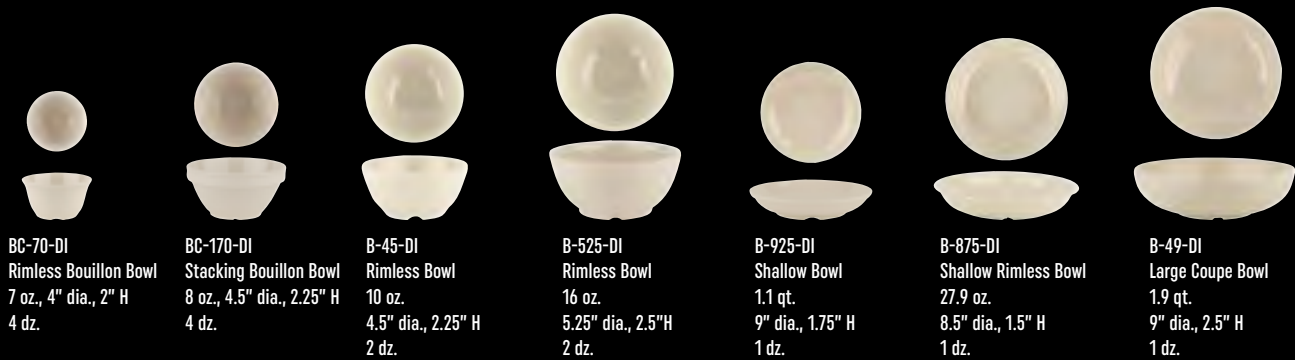

OP-950-DI
Oval Platter
9.75" L x 7.25" H
2 dz.

OP-120-DI
Oval Platter
12" L x 9" H
1 dz.

OP-135-DI
Oval Platter
13.5" L x 10.25" H
1 dz.

OP-145-DI
Oval Platter with Handle
14.75" L x 10.5" H
1 dz.

*TP-12-DI
Triangle Plate
12"
1 dz.

OP-215-IV
Narrow Oval Platter
11.5" L x 8" H
2 dz.

OP-320-IV
Narrow Oval Platter
11.25" L x 8.5" H
1 dz.