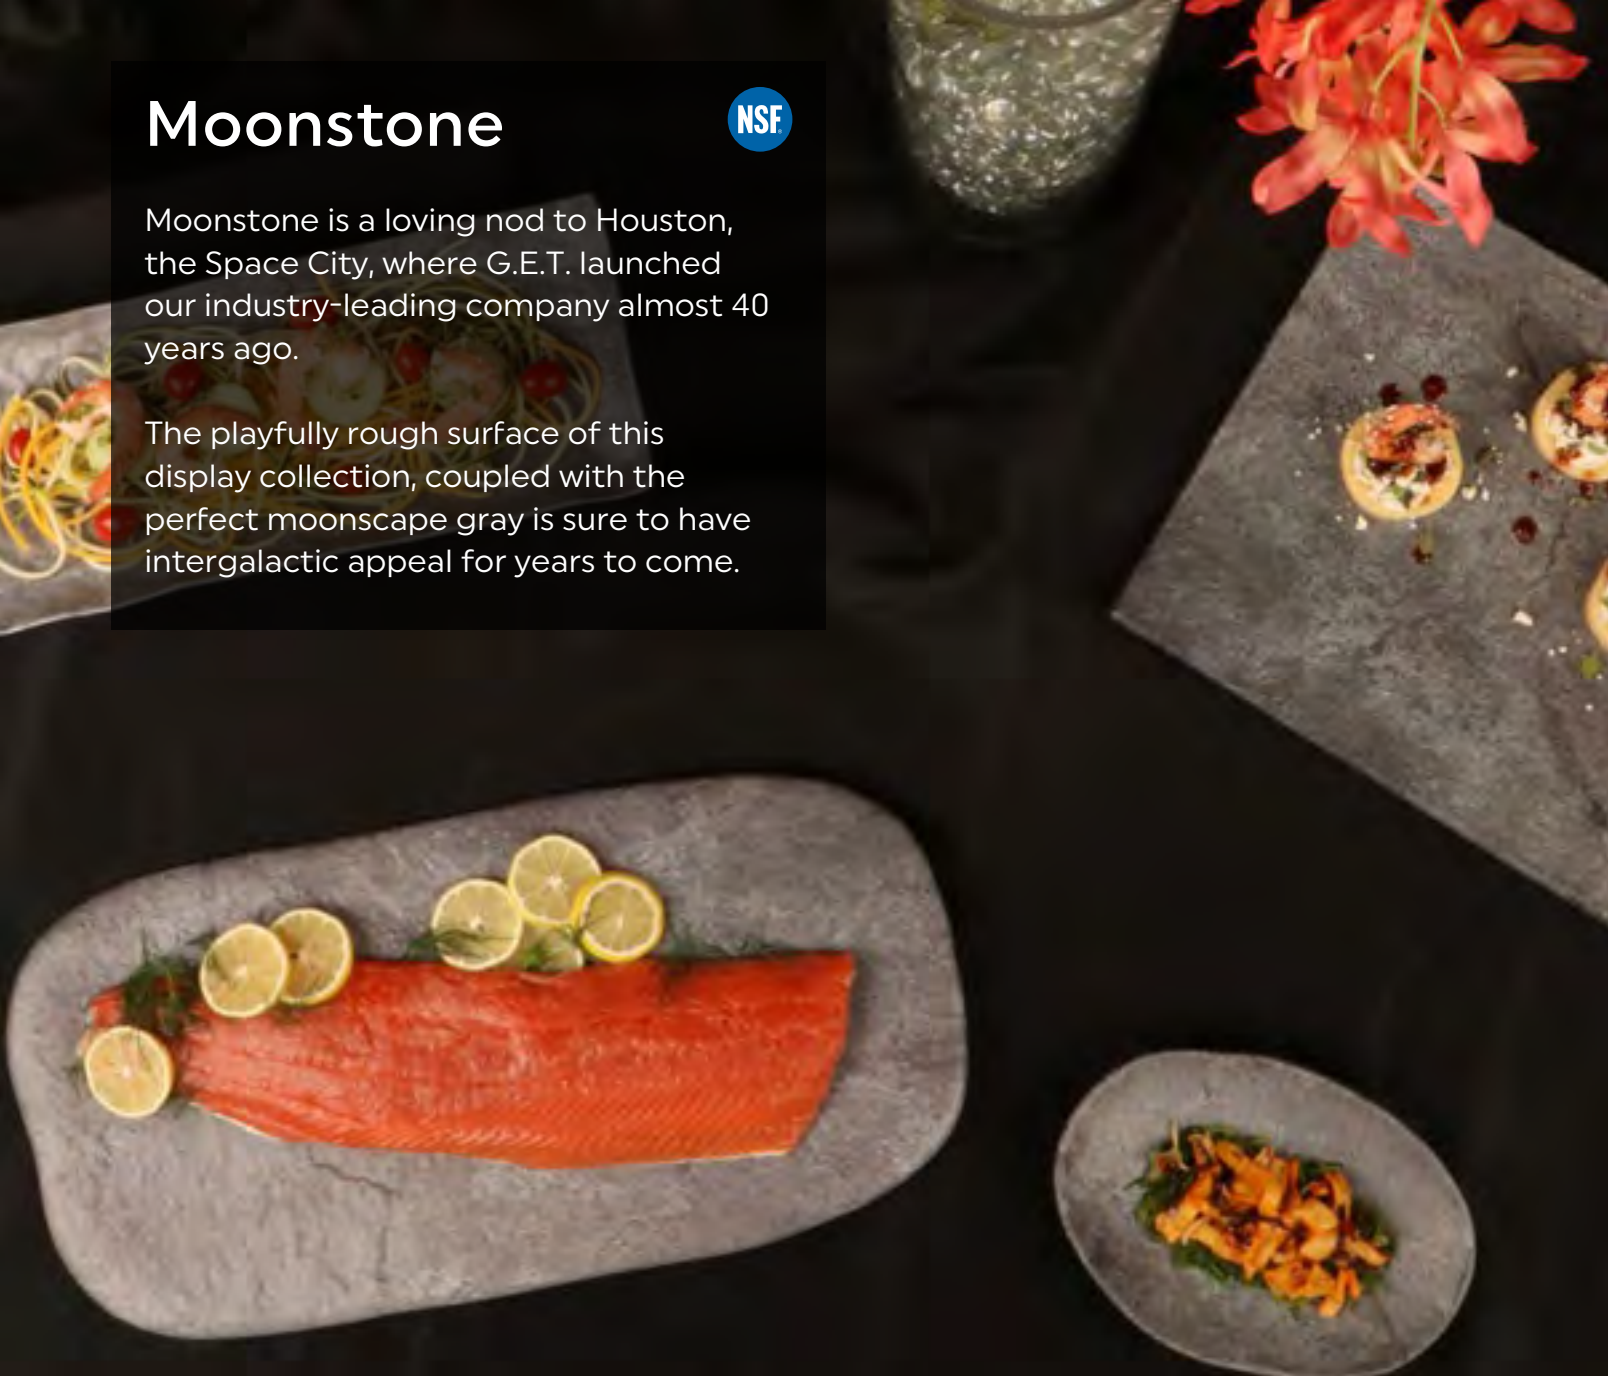

# Moonstone

NSF

Moonstone is a loving nod to Houston, the Space City, where G.E.T. launched our industry-leading company almost 40 years ago.

The playfully rough surface of this display collection, coupled with the perfect moonscape gray is sure to have intergalactic appeal for years to come.