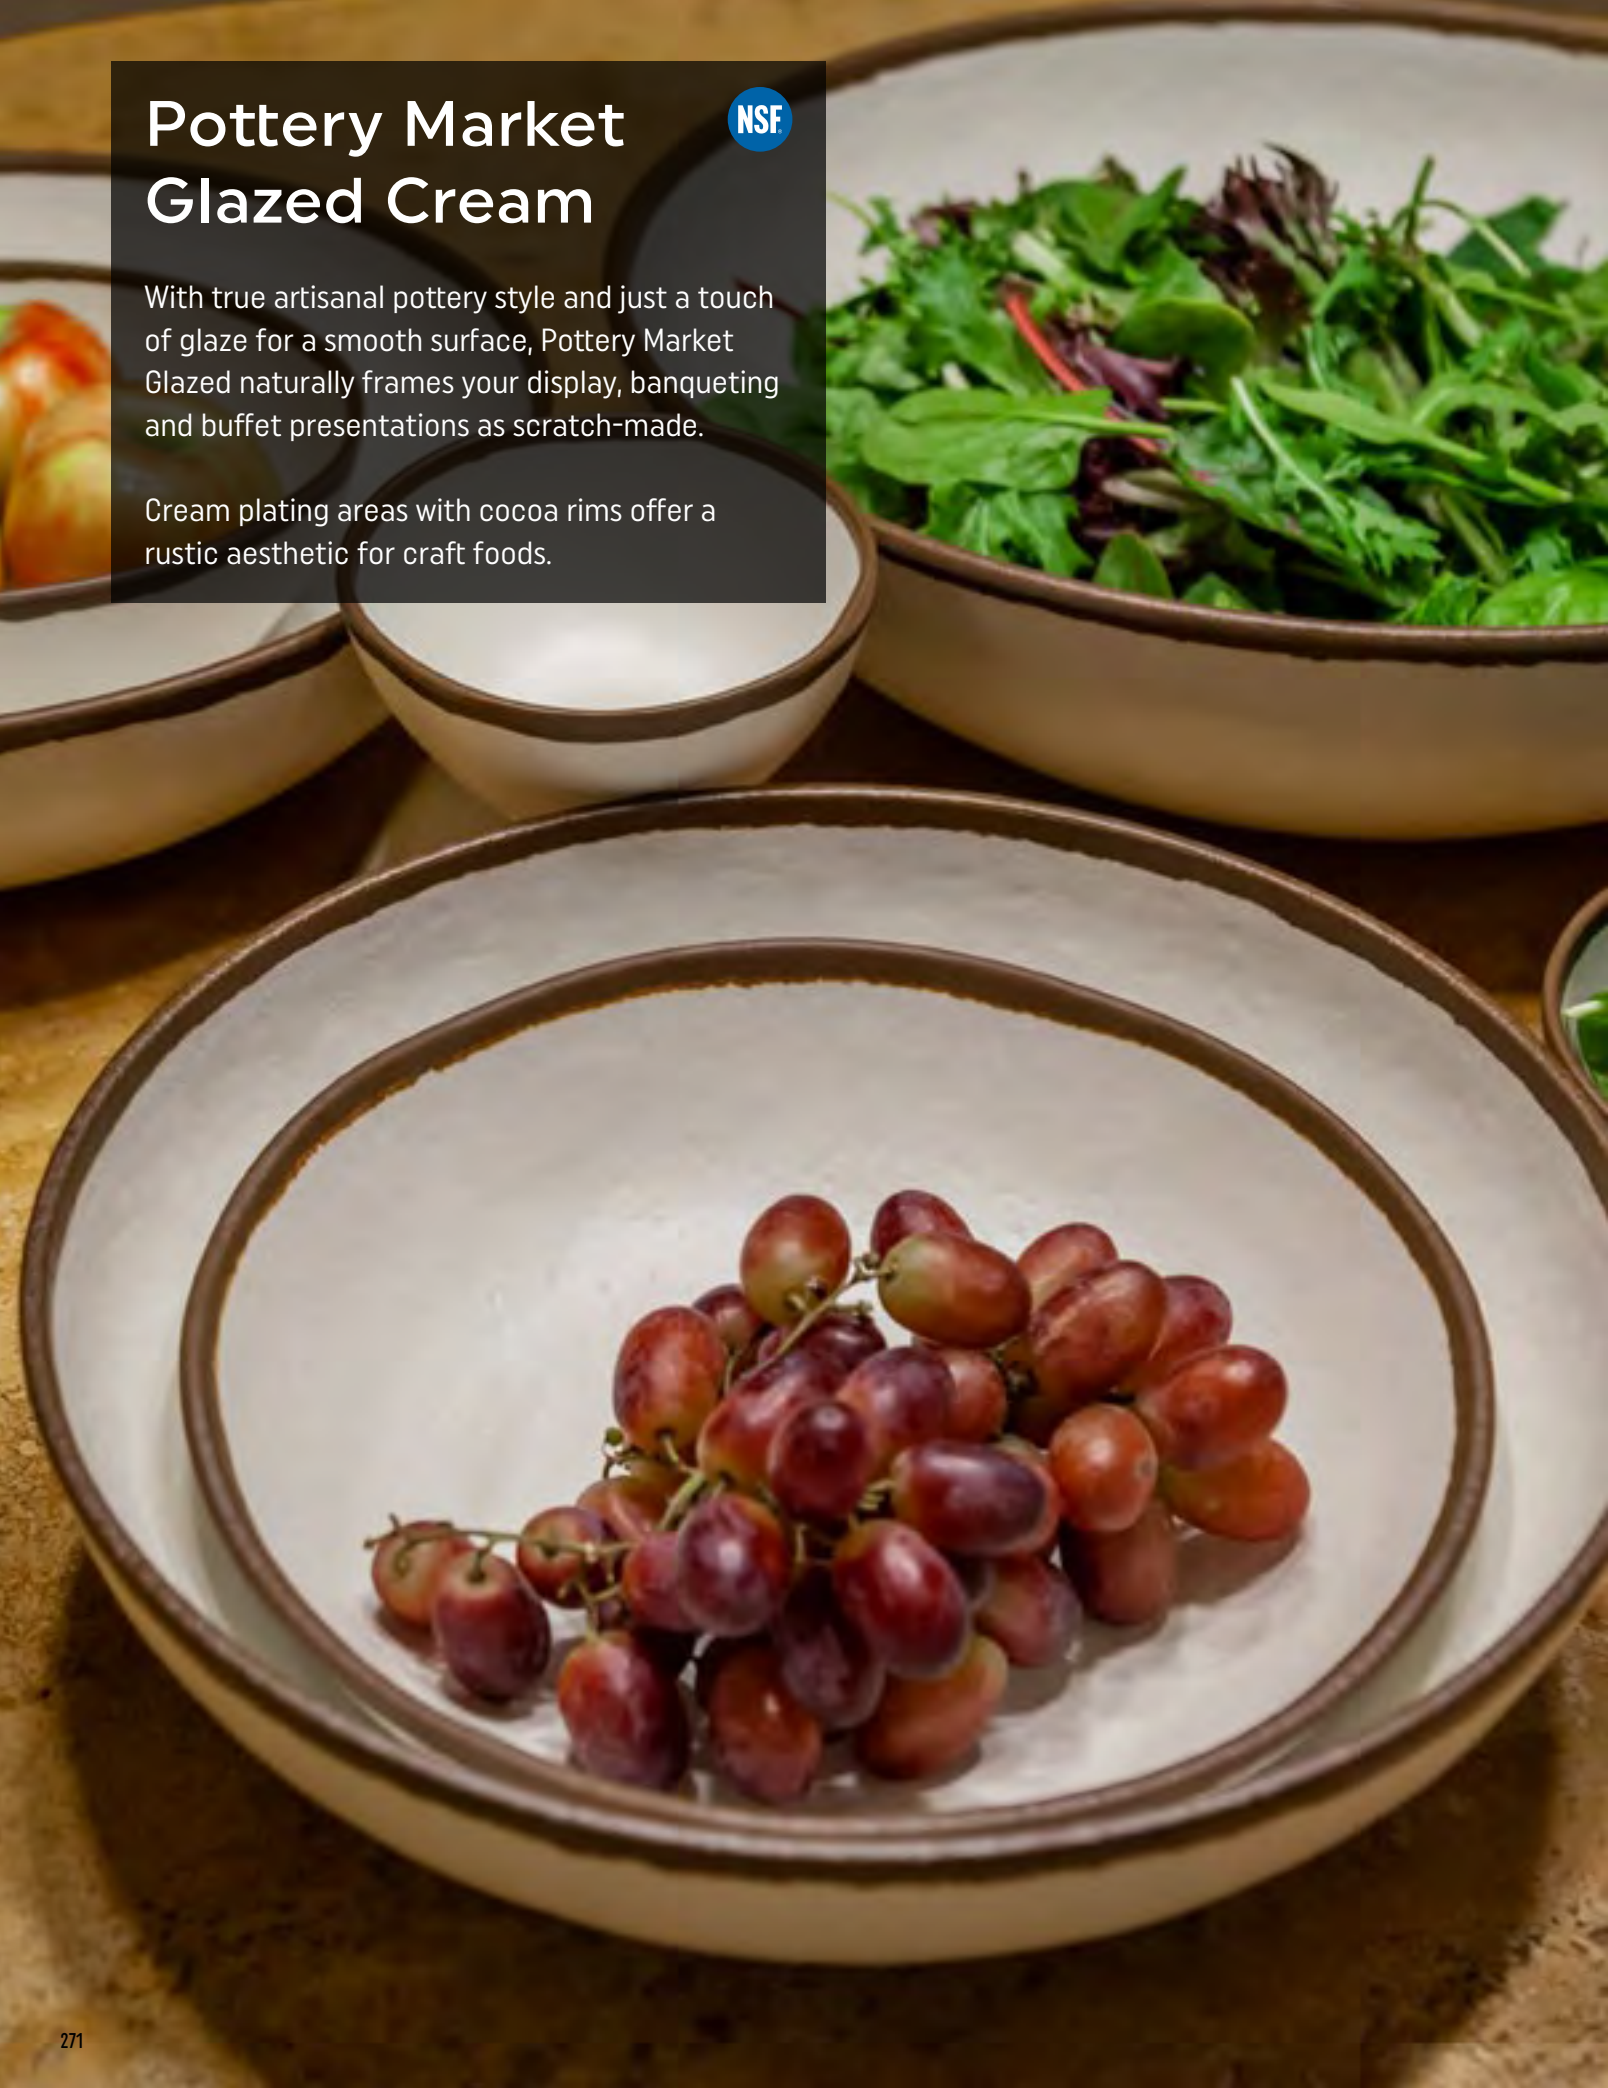

Pottery Market Glazed Cream

NSF

With true artisanal pottery style and just a touch of glaze for a smooth surface, Pottery Market Glazed naturally frames your display, banqueting and buffet presentations as scratch-made.

Cream plating areas with cocoa rims offer a rustic aesthetic for craft foods.