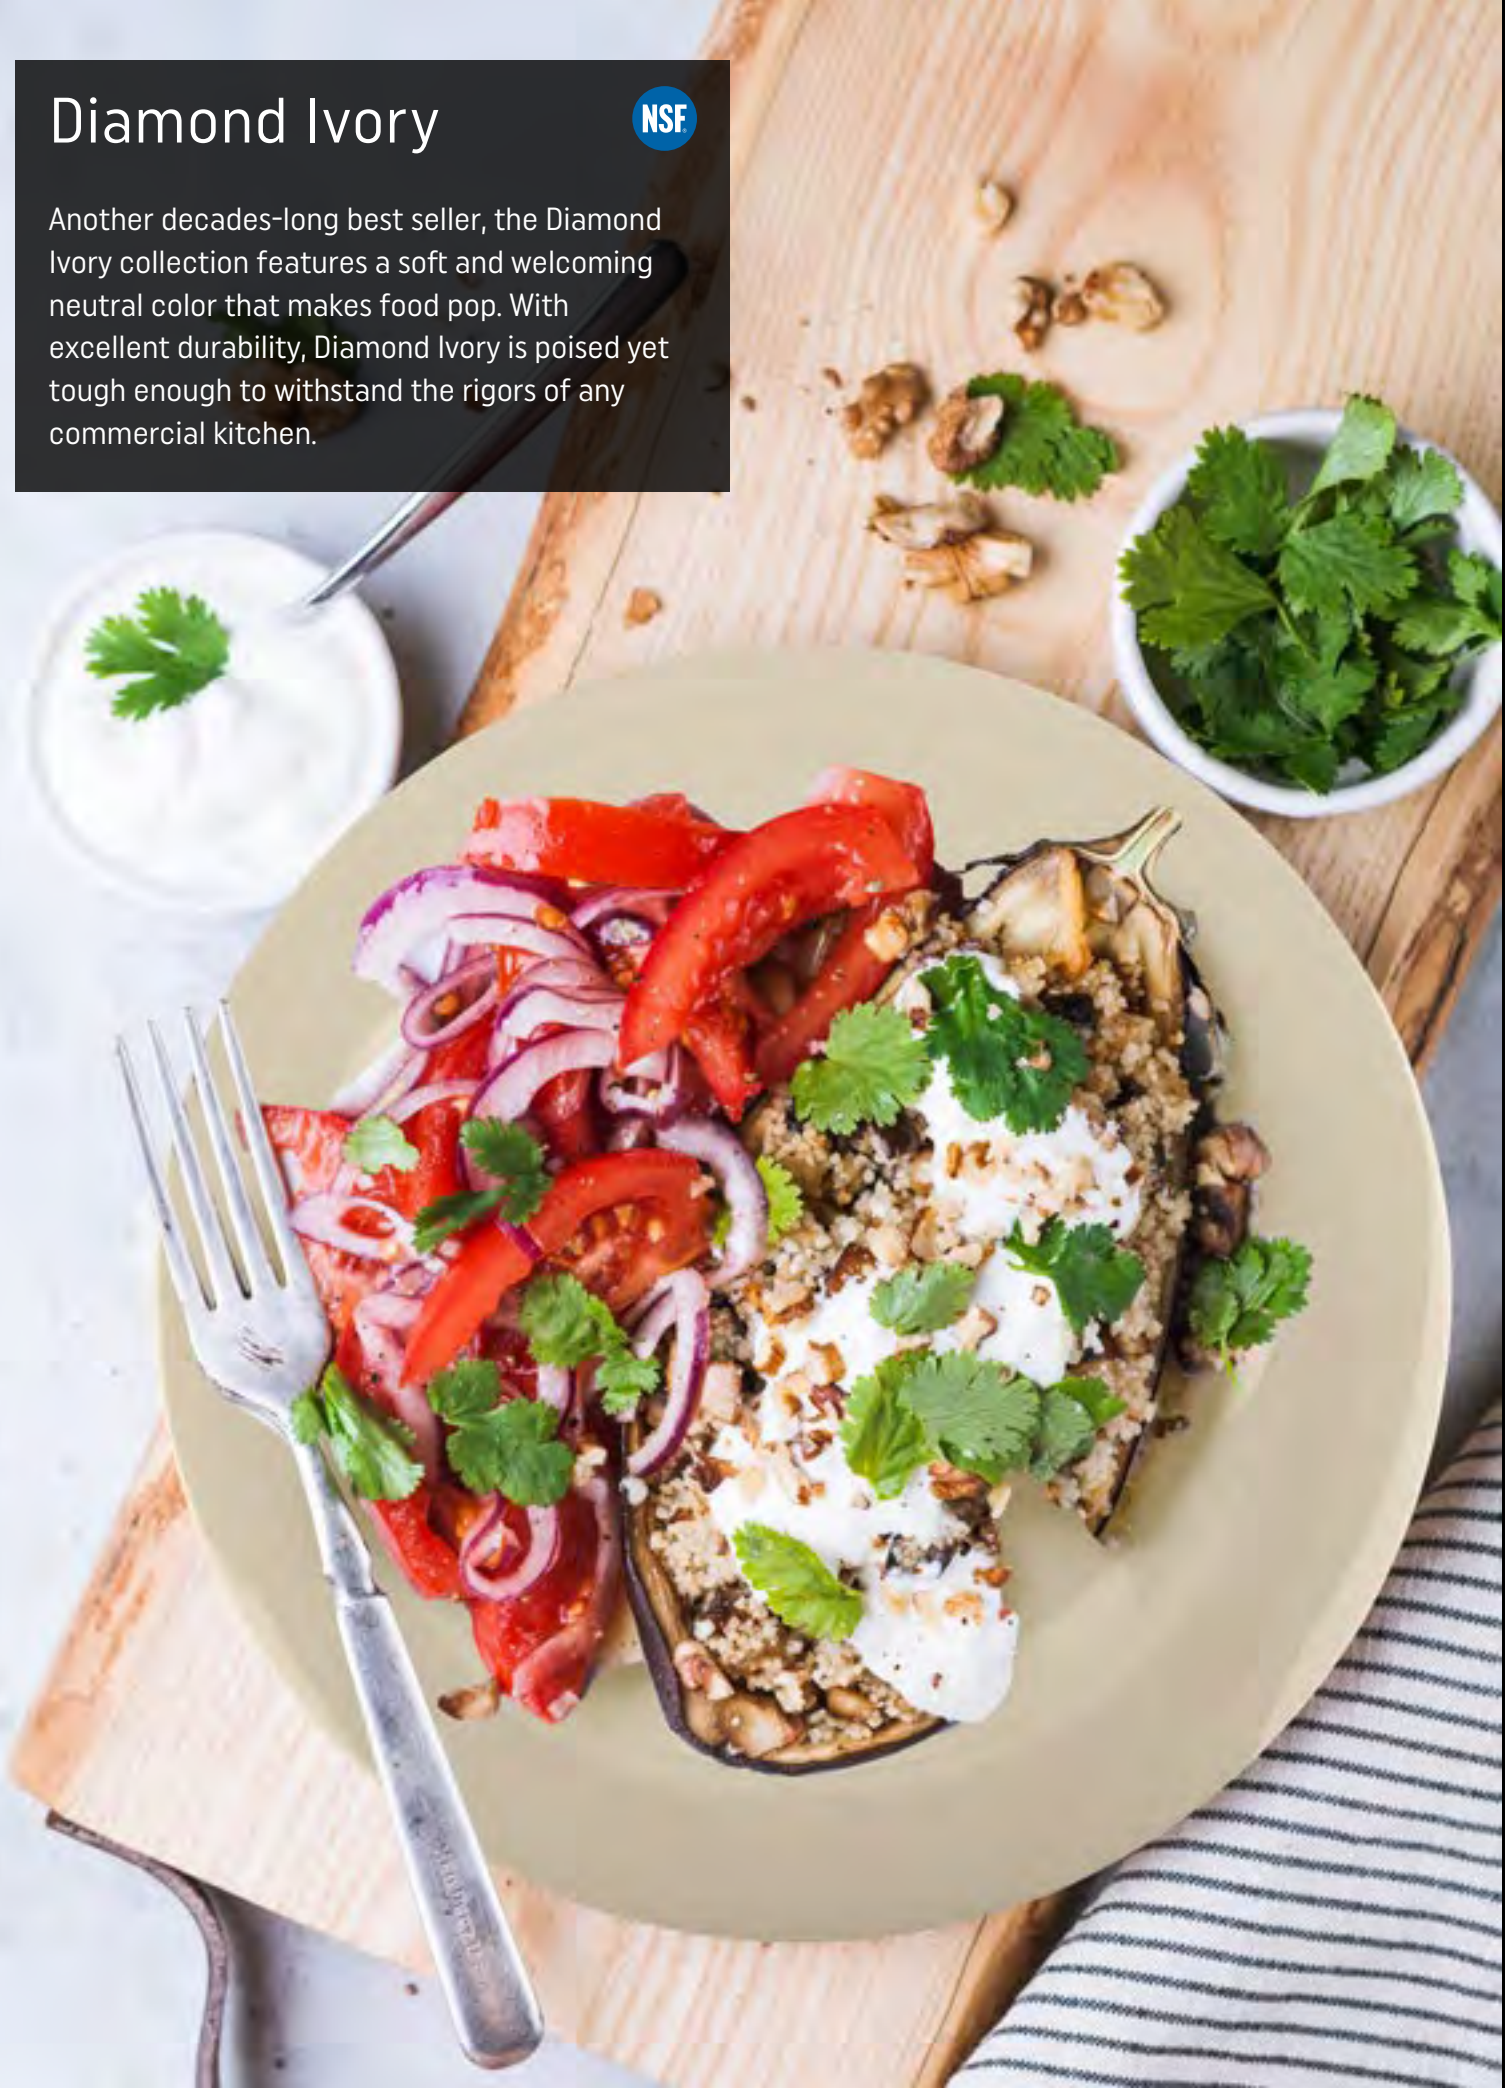

WP-5-DI
Wide Rim Plate
5.5"
4 dz.

WP-6-DI
Wide Rim Plate
6.5"
4 dz.

WP-7-DI
Wide Rim Plate
7.5"
4 dz.

*WP-9-DI
Wide Rim Plate
9"
2 dz.

*WP-10-DI
Wide Rim Plate
10.5"
1 dz.

*WP-12-DI
Wide Rim Plate
12"
1 dz.

B-139-DI
Wide Rim Bowl
13 oz., 9.25" dia.,
1.25" H
2 dz.

B-1611-DI
Pasta Bowl
16 oz., 11.25" dia.,
1.75" H
1 dz.

B-2412-DI
Pasta Bowl
24 oz., 12.5" dia.,
2" H
1 dz.

Diamond Ivory

NSF

Another decades-long best seller, the Diamond Ivory collection features a soft and welcoming neutral color that makes food pop. With excellent durability, Diamond Ivory is poised yet tough enough to withstand the rigors of any commercial kitchen.