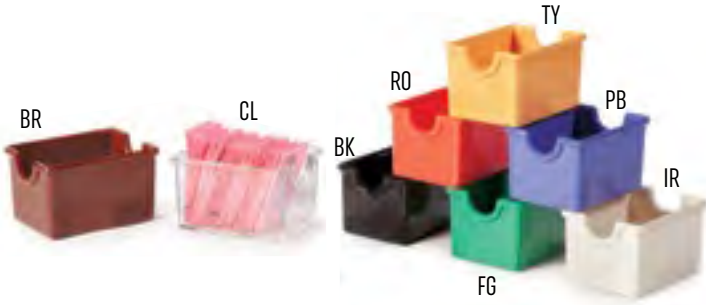

Metal Sugar Caddy

4-31862 3.5" L x 2.5" W x 2.25" H 24 ea.
Teflon-Coated

4-31862

AVAILABLE COLORS

SAN Sugar Caddies

SC-66- 3.5"L x 2.5" W x 2"H 2 dz.

Colors

BK W BR IR CL FG PB RO TY

Condiment Jars

CD-8-2-CL 8 oz., 3" dia., 2.75" H 2 dz. CL

CD-8-C-2-CL 3" dia. 2 dz. CL
Condiment Jar Cover Only

Colors

CL

CL

Dredge w/3 Types of Lids

SC-180 8 oz., 3" dia., 3.75" H 2 dz.

Colors

CL