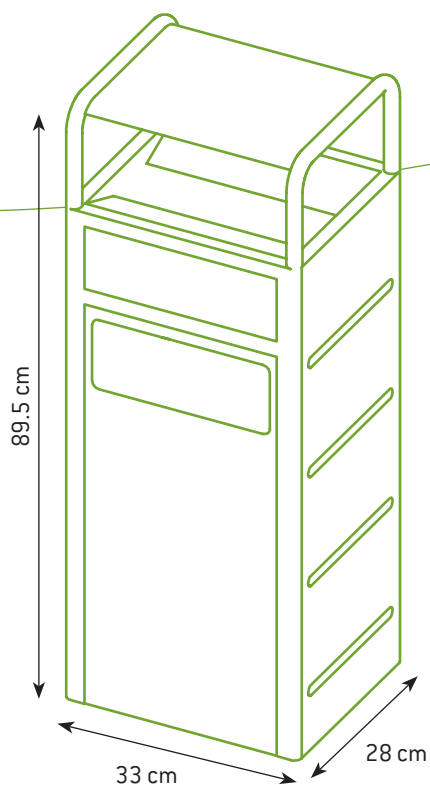

AT-1271-DGRY

AT-1271-SIL

Sell Sheet AT-1271 OUTDOOR CONTAINER WITH ASHTRAY

Very robust, elegant outdoor ash/trash container. Ashtray AND waste bin to dispose of cigarette packs, cans and small general waste. Designed for outdoor use: galvanised for better resistance to rust and corrosion, protected against UV. Ground fixing kit included. Smooth surfaces for easy maintenance.

Ground fixing kit and key included

Technical Sheet AT-1271 OUTDOOR CONTAINER WITH ASHTRAY

Product codes :

AT-1271-DGRY
AT-1271-SIL

EAN codes :

AT-1271-DGRY : 4897020622581
AT-1271-SIL : 4897020624950

Material :

Galvanised steel (epoxy)

Colour :

AT-1271-DGRY : Dark grey
AT-1271-SIL : Silver - RAL 9006

Capacity :

25 L
Inside liner : 20 L
Ashtray : 2.3 L

Product net weight :

13.7 kg/unit

Product dimensions :

(L) 33 x (W) 28 x (H) 89.5 cm

Inside liner dimensions :

(L) 23 x (W) 24 x (H) 40 cm

CARTON SPECIFICATIONS