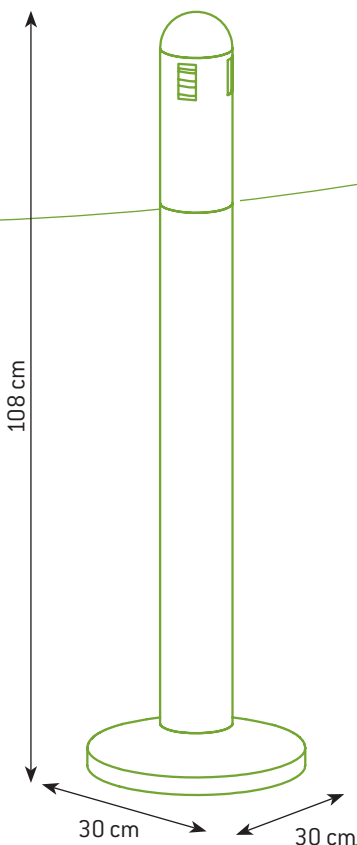

1- Open top part &  
remove funnel  
2- Pull handle to  
remove inside liner  
& tilt to empty.

Key, mounting kit and  
floor fixing kit included

### TUBULAR STAND ALONE ASHTRAY

Body: 4,5 kg/unit

Base: 6,5 kg/unit

**Product dimensions:**

[L] 30 x [W] 30 x [H] 108 cm

Body: [L] 10 x [W] 10 x [H] 102 cm

Base: [L] 30 x [W] 30 x [H] 6 cm