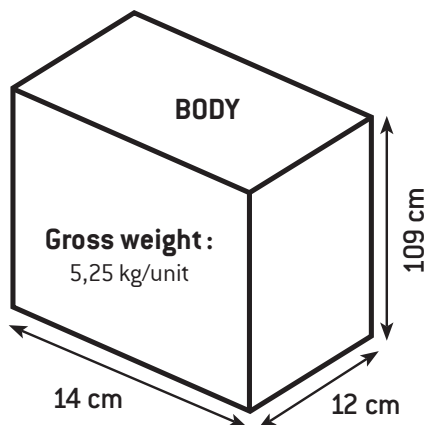

Base: 4897020622482

**Material:**

Galvanised steel (epoxy)

**Colour:**

Dark grey

**Capacity:**

3 L (+/- 350 butts)

**Product net weight:**

Body: 4,5 kg/unit

Base: 6,5 kg/unit

**Product dimensions:**

[L] 30 x [W] 30 x [H] 108 cm

Body: [L] 10 x [W] 10 x [H] 102 cm

Base: [L] 30 x [W] 30 x [H] 6 cm

#### CARTON SPECIFICATIONS