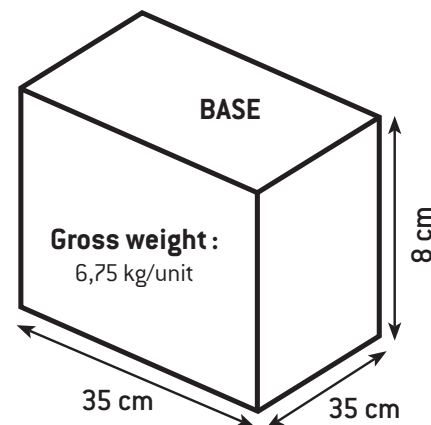

Base: 4897020622482

**Material:**

Galvanised steel (epoxy)

**Colour:**

Dark grey

**Capacity:**

3 L (+/- 350 butts)

**Product net weight:**

Body: 4,5 kg/unit

Base: 6,5 kg/unit

**Product dimensions:**

[L] 30 x [W] 30 x [H] 108 cm

Body: [L] 10 x [W] 10 x [H] 102 cm

Base: [L] 30 x [W] 30 x [H] 6 cm

#### CARTON SPECIFICATIONS