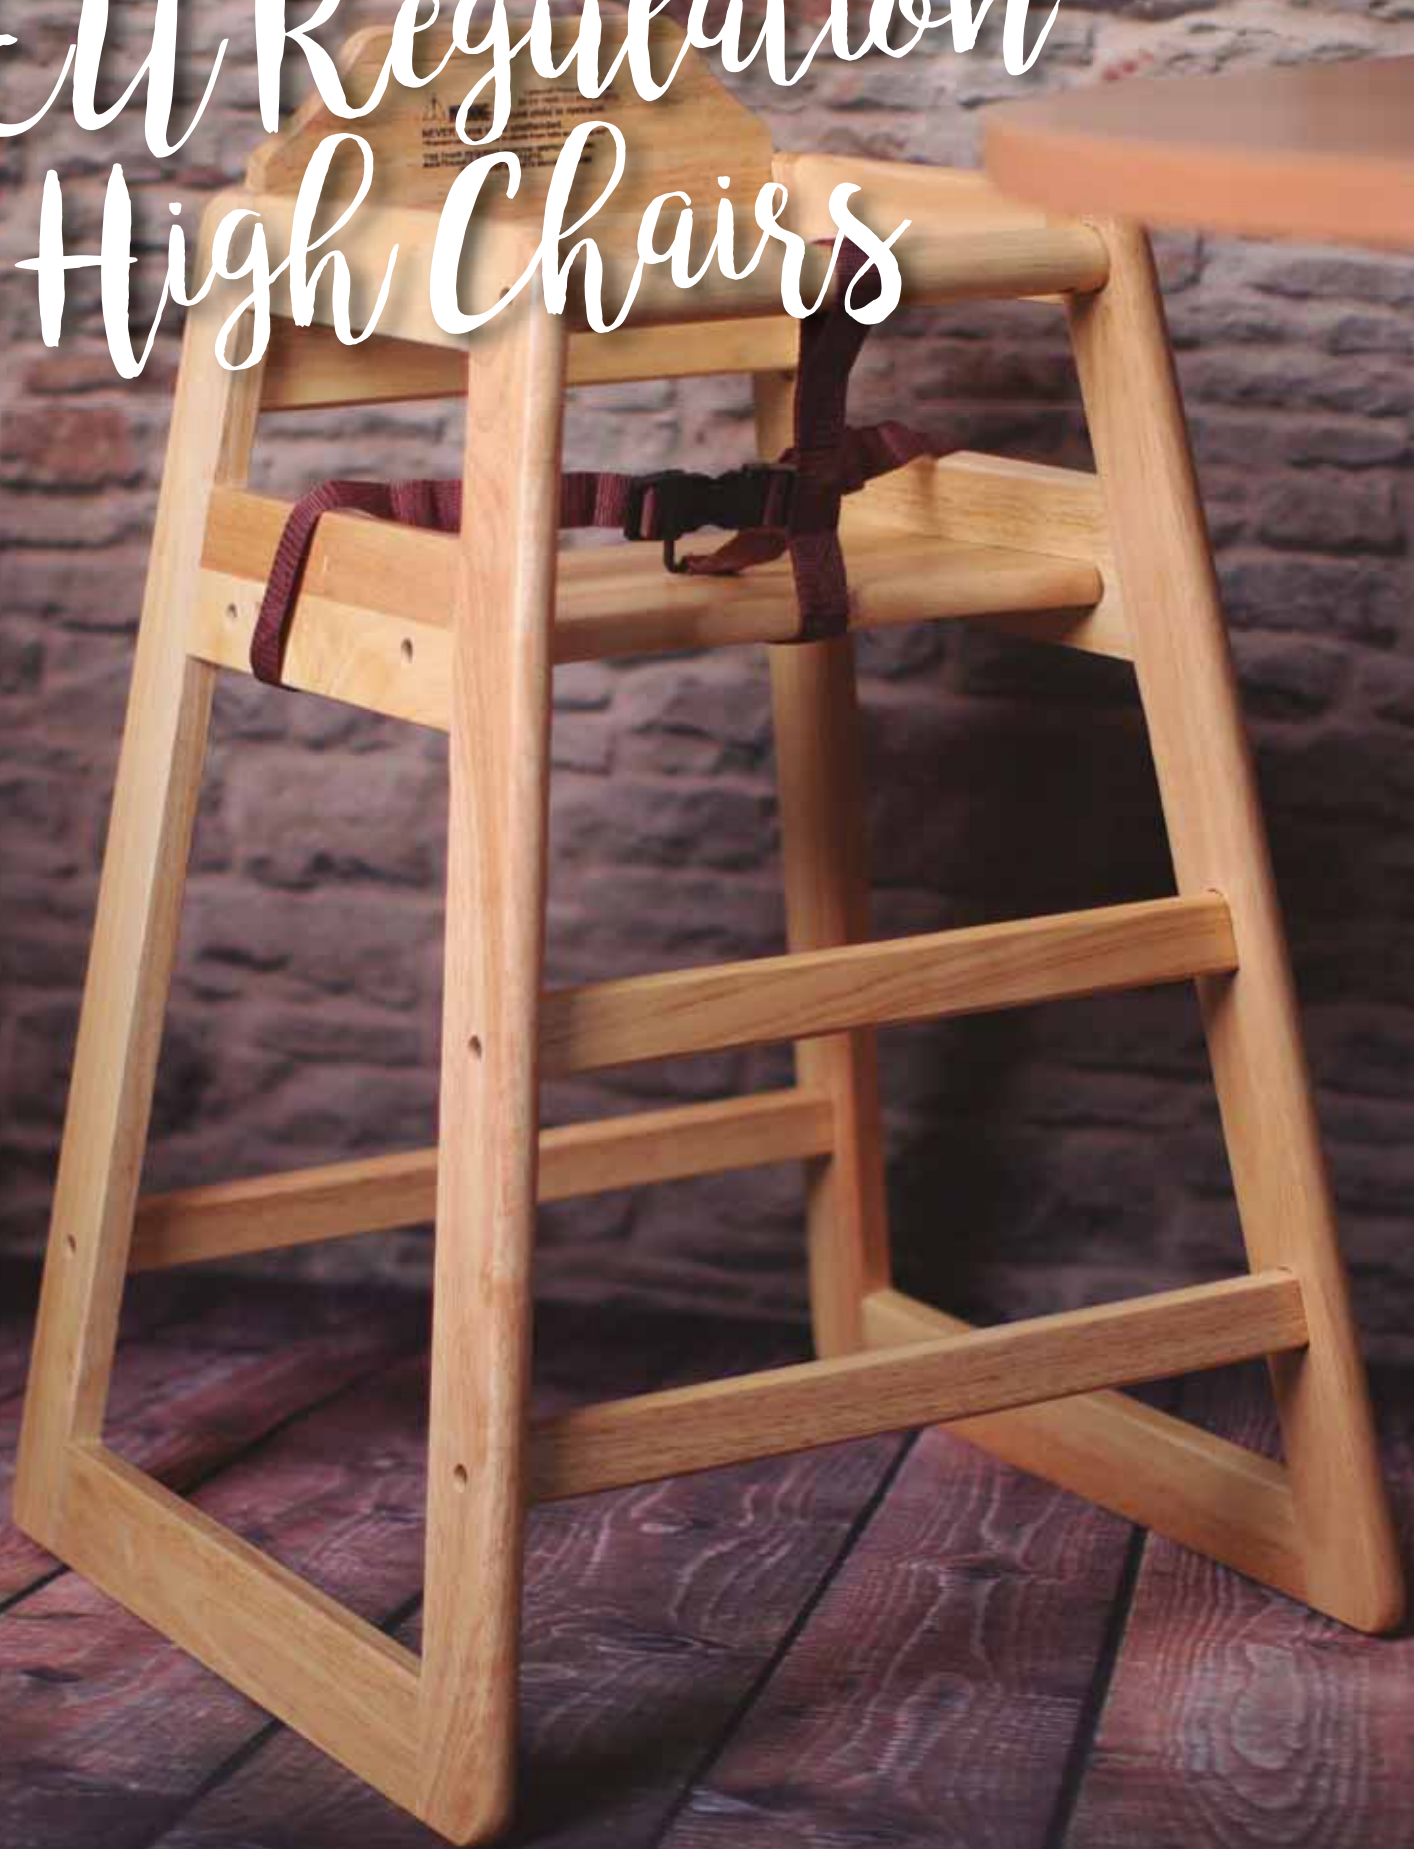

# EU HIGH CHAIRS

Keep your child seated safely with TableCraft's EU Compliant High Chairs. This simple, yet contemporary design is available in three different colours to match any setting: white, natural & walnut finish. Durable, hardwood construction with washable replacement straps allows for easy cleaning with a damp cloth.

To ensure we are constantly exceeding the demands of the European legislation for our EU Compliant High Chairs, we have replaced our highchair straps to offer additional security by switching from a two point buckle to a stronger three point buckle.