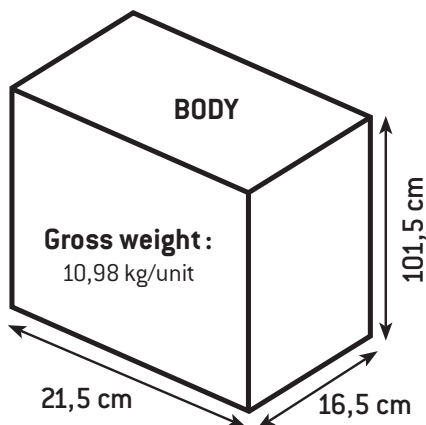

Body : 4997020620723

Base : 4897030650716

Material: Galvanised Steel (epoxy)

Colour: Dark grey

Capacity: 12,5 L

Product net weight:

Body : 9,93 kg/unit

Base : 6,90 kg/unit

Product dimensions:

[L] 40,3 x [W] 26,2 x [H] 104,1 cm

Body : [L] 20 x [W] 15 x [H] 99,8 cm

Base : [L] 40,3 x [W] 26,2 x [H] 4,3 cm

CARTON SPECIFICATIONS