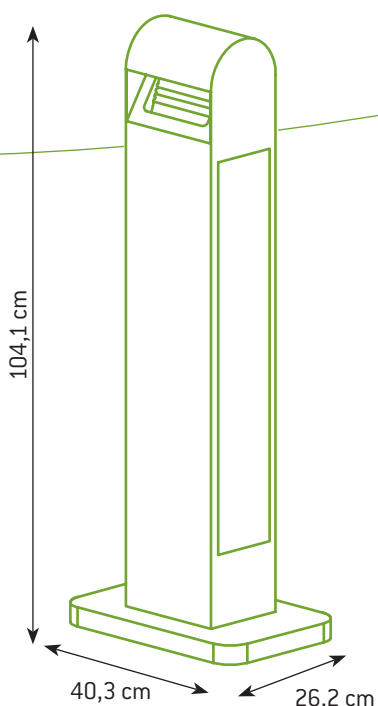

Esthetic equipment enhances front of house cleanliness. Ashtray snuff plates accessible from front and back of the container.

Mounting kit and floor fixing kit included

Technical Sheet AT-0232

STAND ALONE ASHTRAY "TOTEM"

Body : 4997020620723

Base : 4897030650716

Material: Galvanised Steel (epoxy)

Colour: Dark grey

Capacity: 12,5 L

Product net weight:

Body : 9,93 kg/unit

Base : 6,90 kg/unit

Product dimensions:

[L] 40,3 x [W] 26,2 x [H] 104,1 cm

Body : [L] 20 x [W] 15 x [H] 99,8 cm

Base : [L] 40,3 x [W] 26,2 x [H] 4,3 cm

CARTON SPECIFICATIONS