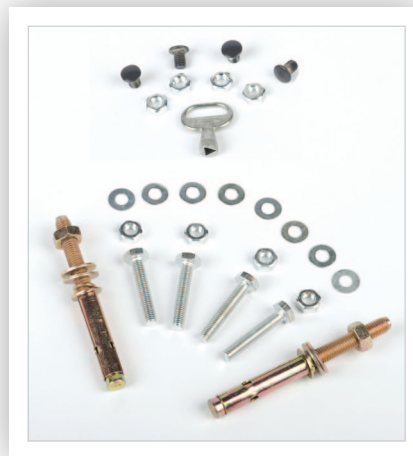

AT-0232-DGRY

Sell Sheet AT-0232

STAND ALONE ASHTRAY "TOTEM"

Very robust, elegant stand alone ashtray suitable for all environments.

Designed for outdoor use :
ashtray with high capacity liner, galvanised for better
resistance to rust and corrosion, protected against UV and rain,
smooth surfaces for easy maintenance

Secure key locking system : fast and easy to open. No lifting required to empty : just open the side door and remove the inside liner

Inside liner : Clean and easy emptying from the bottom. Integrated funnel minimises smoke emissions.

Esthetic equipment enhances front of house cleanliness. Ashtray snuff plates accessible from front and back of the container.

Mounting kit and floor fixing kit included

Technical Sheet AT-0232

STAND ALONE ASHTRAY "TOTEM"

Body : 4997020620723

Base : 4897030650716

Material: Galvanised Steel (epoxy)

Colour: Dark grey

Capacity: 12,5 L

Product net weight:

Body : 9,93 kg/unit

Base : 6,90 kg/unit