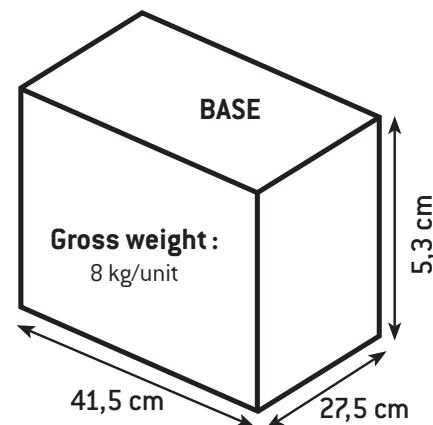

Body : 4997020620723

Base : 4897030650716

Material: Galvanised Steel (epoxy)

Colour: Dark grey

Capacity: 12,5 L

Product net weight:

Body : 9,93 kg/unit

Base : 6,90 kg/unit

Product dimensions:

[L] 40,3 x [W] 26,2 x [H] 104,1 cm

Body : [L] 20 x [W] 15 x [H] 99,8 cm

Base : [L] 40,3 x [W] 26,2 x [H] 4,3 cm

CARTON SPECIFICATIONS