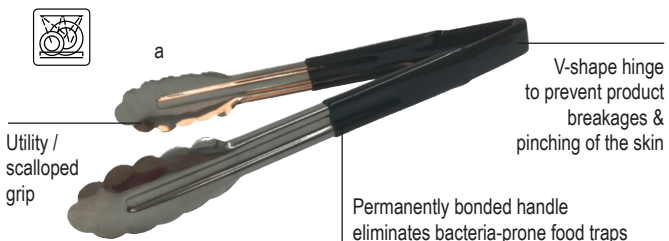

KITCHEN COOKING TOOLS

VINYL-COATED TONGS

- Unique, heavy-spring steel hinge provides excellent grip, control and memory
- Colour coding helps to prevent cross contamination
- 20 gauge Stainless Steel with comfort grip gloss vinyl handle
- Dishwasher safe for temperatures up to 100°C

SILICONE TIP LOCKING TONGS

- Heat resistance up to 232°C

ERGONOMIC LOCKING TONGS

- Integrated silicone comfort grips

UTILITY TONGS

Item #	Description	Min Order/ Case Pack	List Price (€)
VINYL-COATED V-HINGE TONGS-STAINLESS STEEL, COLOUR-CODED HANDLE			
a. 3774BKEU	24.5cm, Black Handle	1 / 12	3.94 ea
3774BLEU	24.5cm, Blue Handle	1 / 12	3.94 ea
3774GEU	24.5cm, Green Handle	1 / 12	3.94 ea
3774REU	24.5cm, Red Handle	1 / 12	3.94 ea
3774YEU	24.5cm, Yellow Handle	1 / 12	3.94 ea
3712BKEU	31.5cm, Black Handle	1 / 12	4.37 ea
3712BLEU	31.5cm, Blue Handle	1 / 12	4.37 ea
3712GEU	31.5cm, Green Handle	1 / 12	4.37 ea
3712REU	31.5cm, Red Handle	1 / 12	4.37 ea
3712YEU	31.5cm, Yellow Handle	1 / 12	4.37 ea
3716BKEU	41.5cm, Black Handle	1 / 12	4.61 ea
3716BLEU	41.5cm, Blue Handle	1 / 12	4.61 ea
3716GEU	41.5cm, Green Handle	1 / 12	4.61 ea
3716REU	41.5cm, Red Handle	1 / 12	4.61 ea
3716YEU	41.5cm, Yellow Handle	1 / 12	4.61 ea
SILICONE TIP LOCKING TONGS-STAINLESS STEEL, 0.8MM, SILICONE			
b. 4007BK	18cm	1 / 12	6.75 ea
4009BK	23cm	1 / 12	8.06 ea
4012BK	31.5cm	1 / 12	9.17 ea
4016BK	41.5cm	1 / 12	10.76 ea
ERGONOMIC LOCKING TONGS-STAINLESS STEEL, 0.8MM, SILICONE			
c. 2009	23cm	12 / 12	5.40
d. 2012	31.5cm	12 / 12	6.70
e. 2016	41.5cm	12 / 12	9.82
UTILITY TONGS-STAINLESS STEEL			
HEAVYWEIGHT 1.2MM			
2774	24cm	12 / 12	3.17 ea
2712	31.5cm	12 / 12	3.66 ea
2716	40.5cm	12 / 12	4.25 ea
STANDARD 0.7MM			
f. 74	24cm	12 / 12	2.15 ea
g. 712	31.5cm	12 / 12	2.52 ea
716	40.5cm	12 / 12	2.88 ea