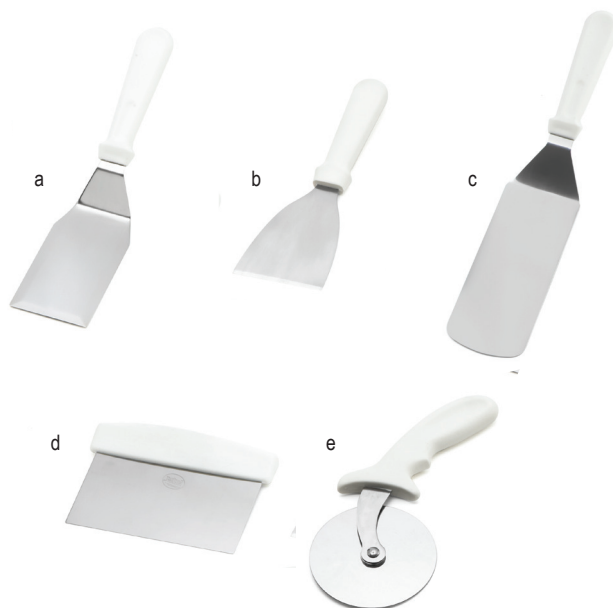

Keep your kitchen running smoothly and efficiently with TableCraft's collection of Contemporary Kitchen Tools. Ergonomic handle design provides a comfortable and secure grip; constructed of heat resistant plastic to stay-cool while in use. Stainless Steel blades are built to withstand the rigorous demands of a busy kitchen.

- East to clean, dishwasher safe
- Conveniently packaged for Cash & Carry

STAINLESS STEEL, BLACK ERGONOMIC HANDLE

Item	Description	Min Order/ Case Pack	List Price (€)
a.	242BKEU 28 x 6.5 x 3 cm Pie Server	1 / 12	2.11 ea
b.	251BKEU 29 x 7 x 6 cm Turner, Squared Blade	1 / 12	3.00 ea
c.	253BKEU 24 x 8 x 2.5 cm Scraper	1 / 12	2.30 ea
d.	461BKEU 28 x 16 x 4.5 cm Turner	1 / 12	5.23 ea
e.	4100PBKEU 38 x 7 x 5.5 cm Perforated Turner, Rounded Blade	1 / 12	3.50 ea
f.	4100BKEU 38 x 7 x 5.5 cm Solid Turner, Rounded Blade	1 / 12	3.50 ea
g.	4104BKEU 23.5 x 3 x 2.5 cm Sandwich Spreader	1 / 12	2.23 ea

FOOD TURNERS & UTENSILS

STAINLESS STEEL, WHITE PLASTIC HANDLES

Item	Description	Min Order/ Case Pack	List Price (€)
a.	251W 29 cm Turner, 12.5 cm Squared Blade	1 / 12	2.76 ea
b.	253W 24 cm Scraper, 7.5 cm Blade	1 / 12	2.14 ea
c.	4100W 38 cm Solid Turner, 18 cm Rounded Blade	1 / 12	3.24 ea
d.	4103W 15 cm Dough Scraper	1 / 12	2.35 ea
e.	4106W 10 cm Pizza Wheel	1 / 12	4.03 ea